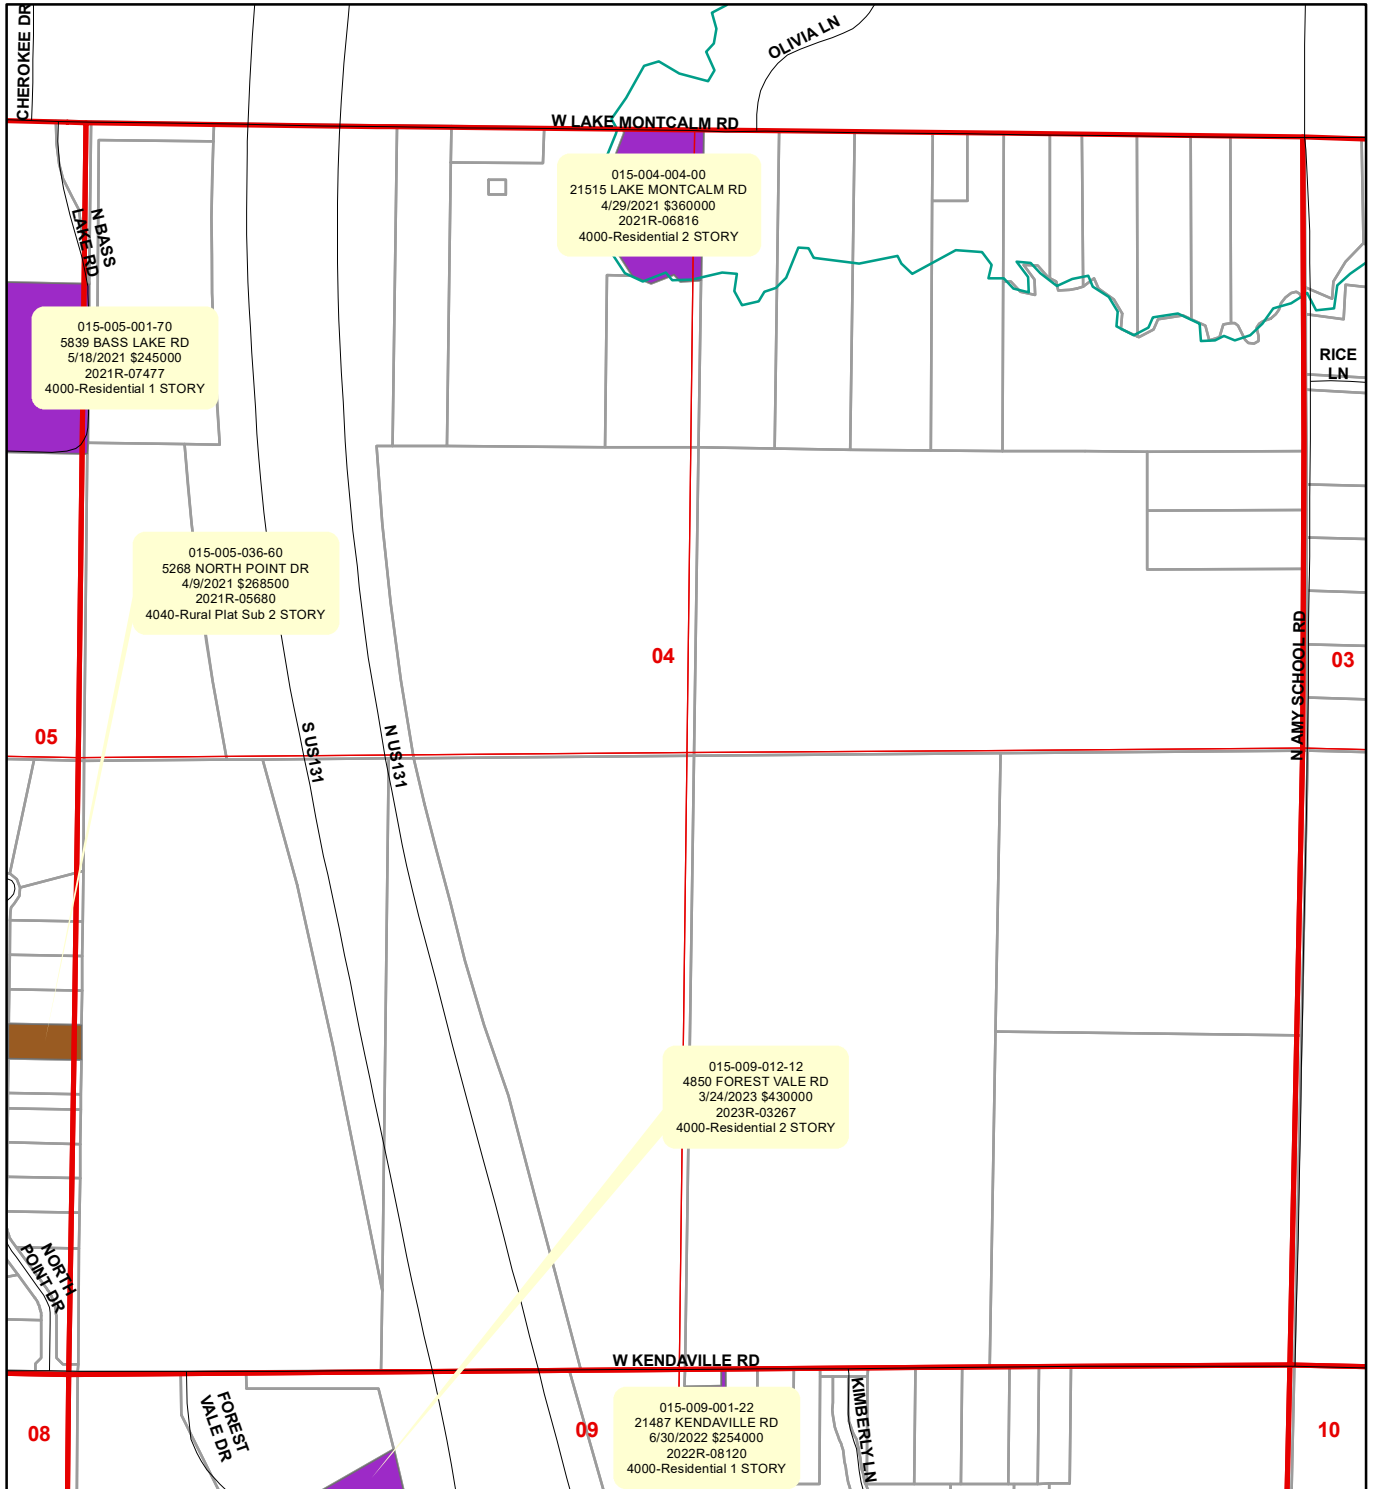

Pierson Township Vacant Sales for 2024 Roll

ECF

	4031-Whitefish Back Lots		4500-Little Whitefish
	4000-Residential		4032-L Whitefish Back Lots
	4020-Village Residential		4040-Rural Plat Sub
	4030-Platted Res		4700-Big Whitefish Lake
			5200-Sand Lake