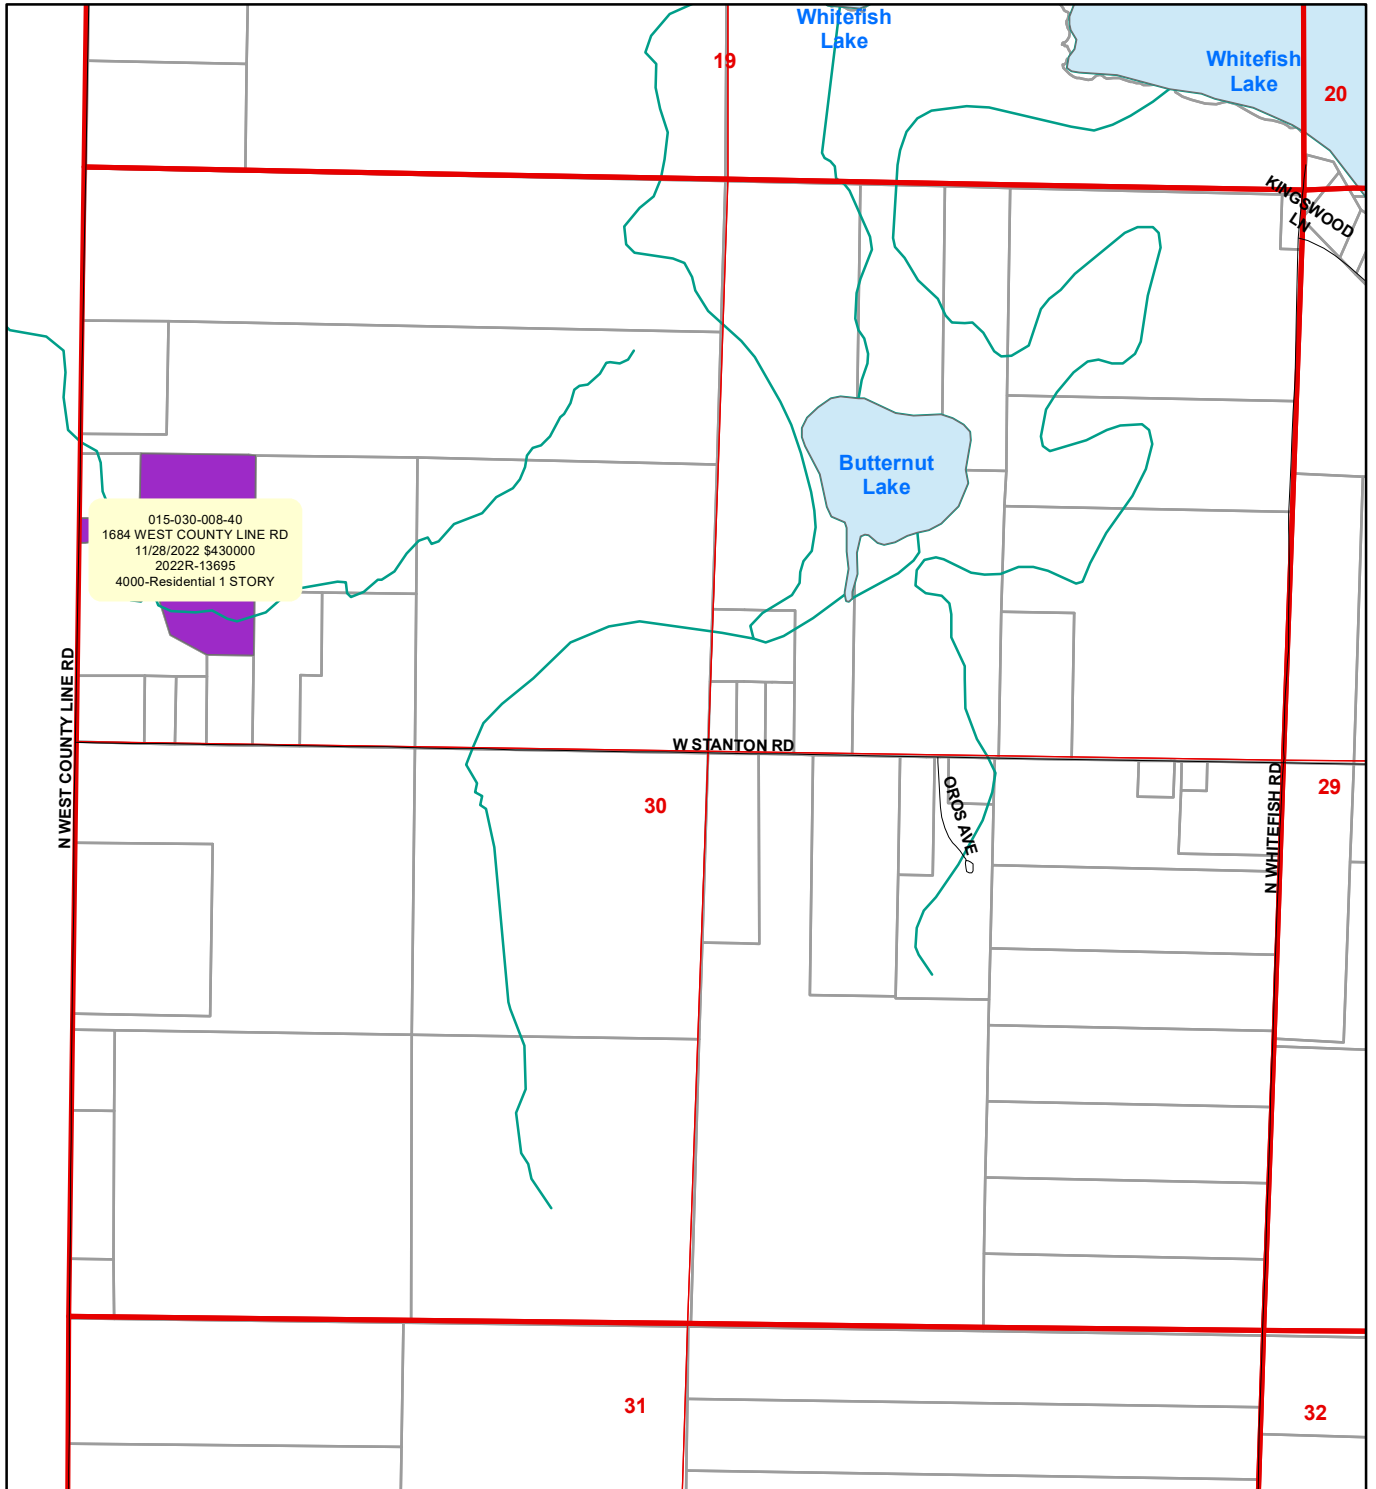

Pierson Township Vacant Sales for 2024 Roll

ECF

	4031-Whitefish Back Lots		4500-Little Whitefish
	4000-Residential		4032-L Whitefish Back Lots
	4020-Village Residential		4040-Rural Plat Sub
	4030-Platted Res		4700-Big Whitefish Lake
			5200-Sand Lake