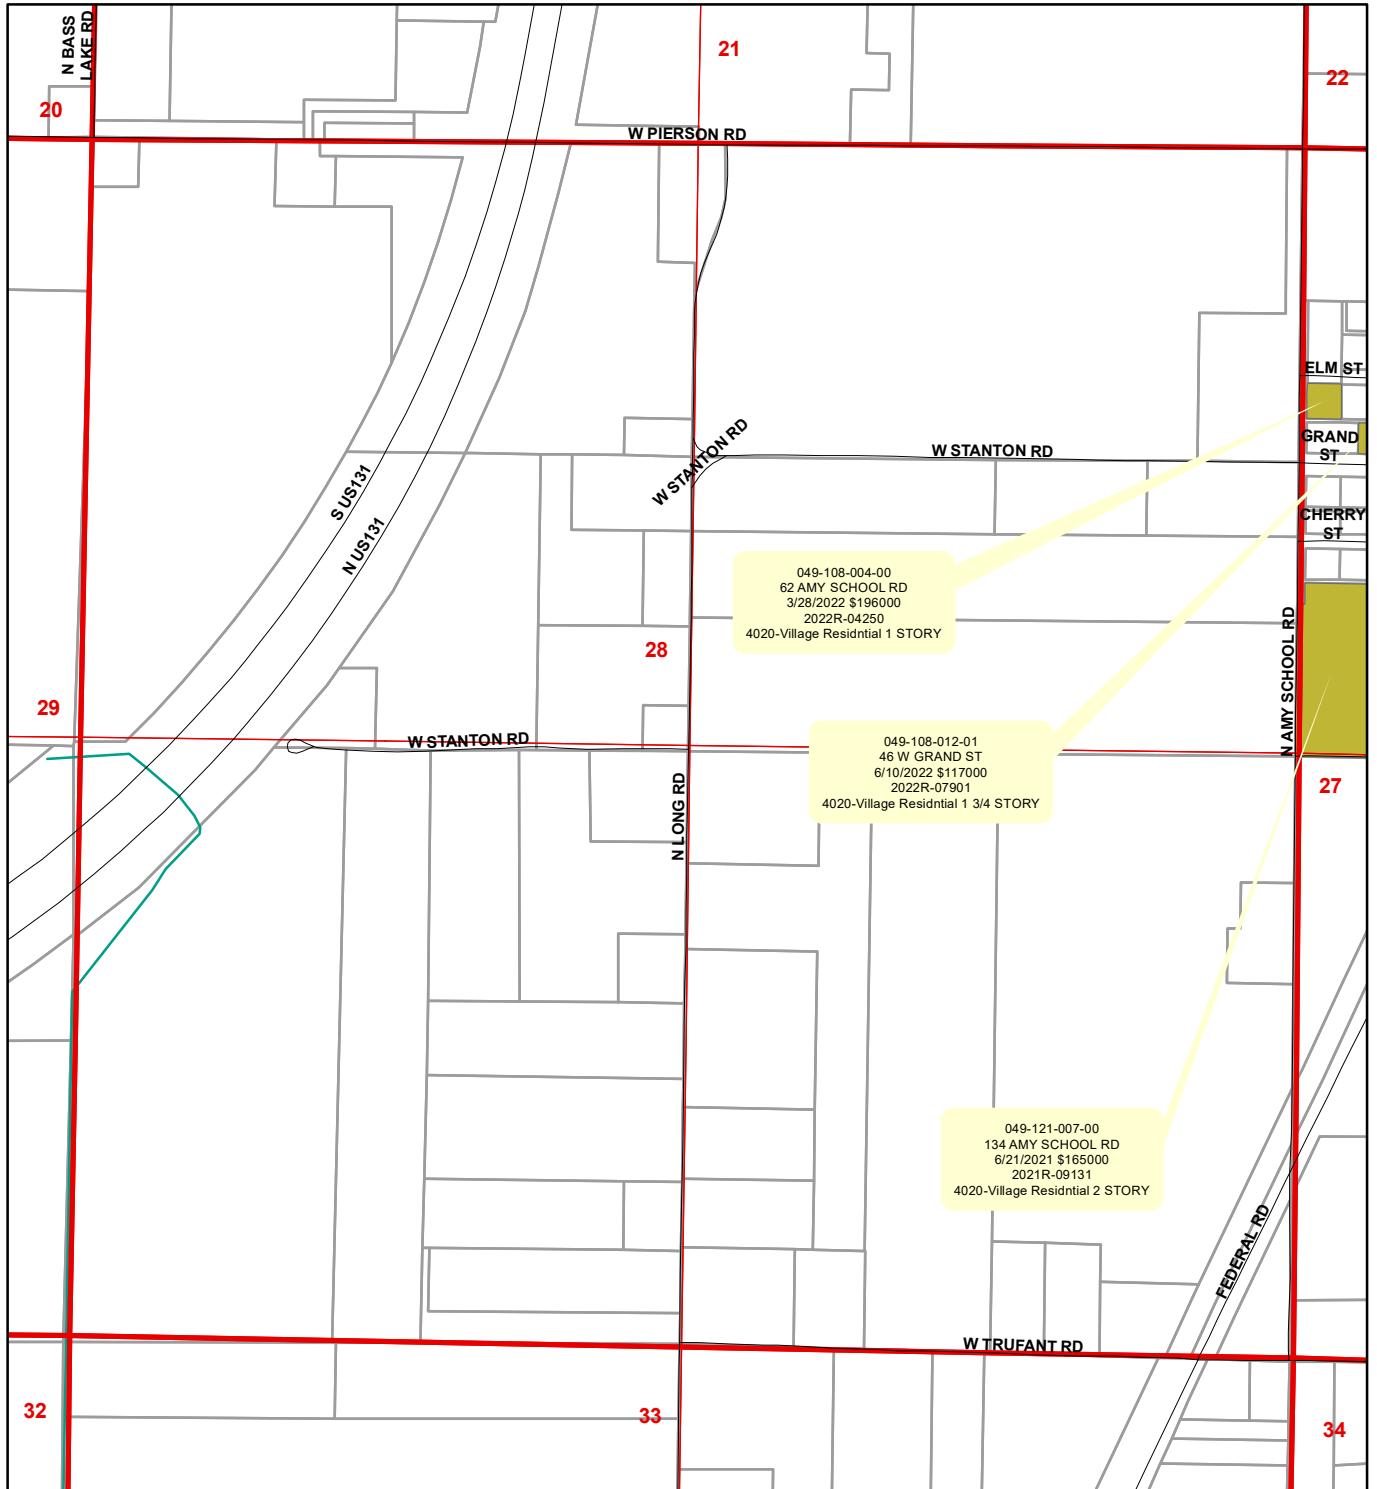

Pierson Township Vacant Sales for 2024 Roll

ECF

	4031-Whitefish Back Lots		4500-Little Whitefish
	4000-Residential		4032-L Whitefish Back Lots
	4020-Village Residential		4040-Rural Plat Sub
	4030-Platted Res		4700-Big Whitefish Lake
			5200-Sand Lake