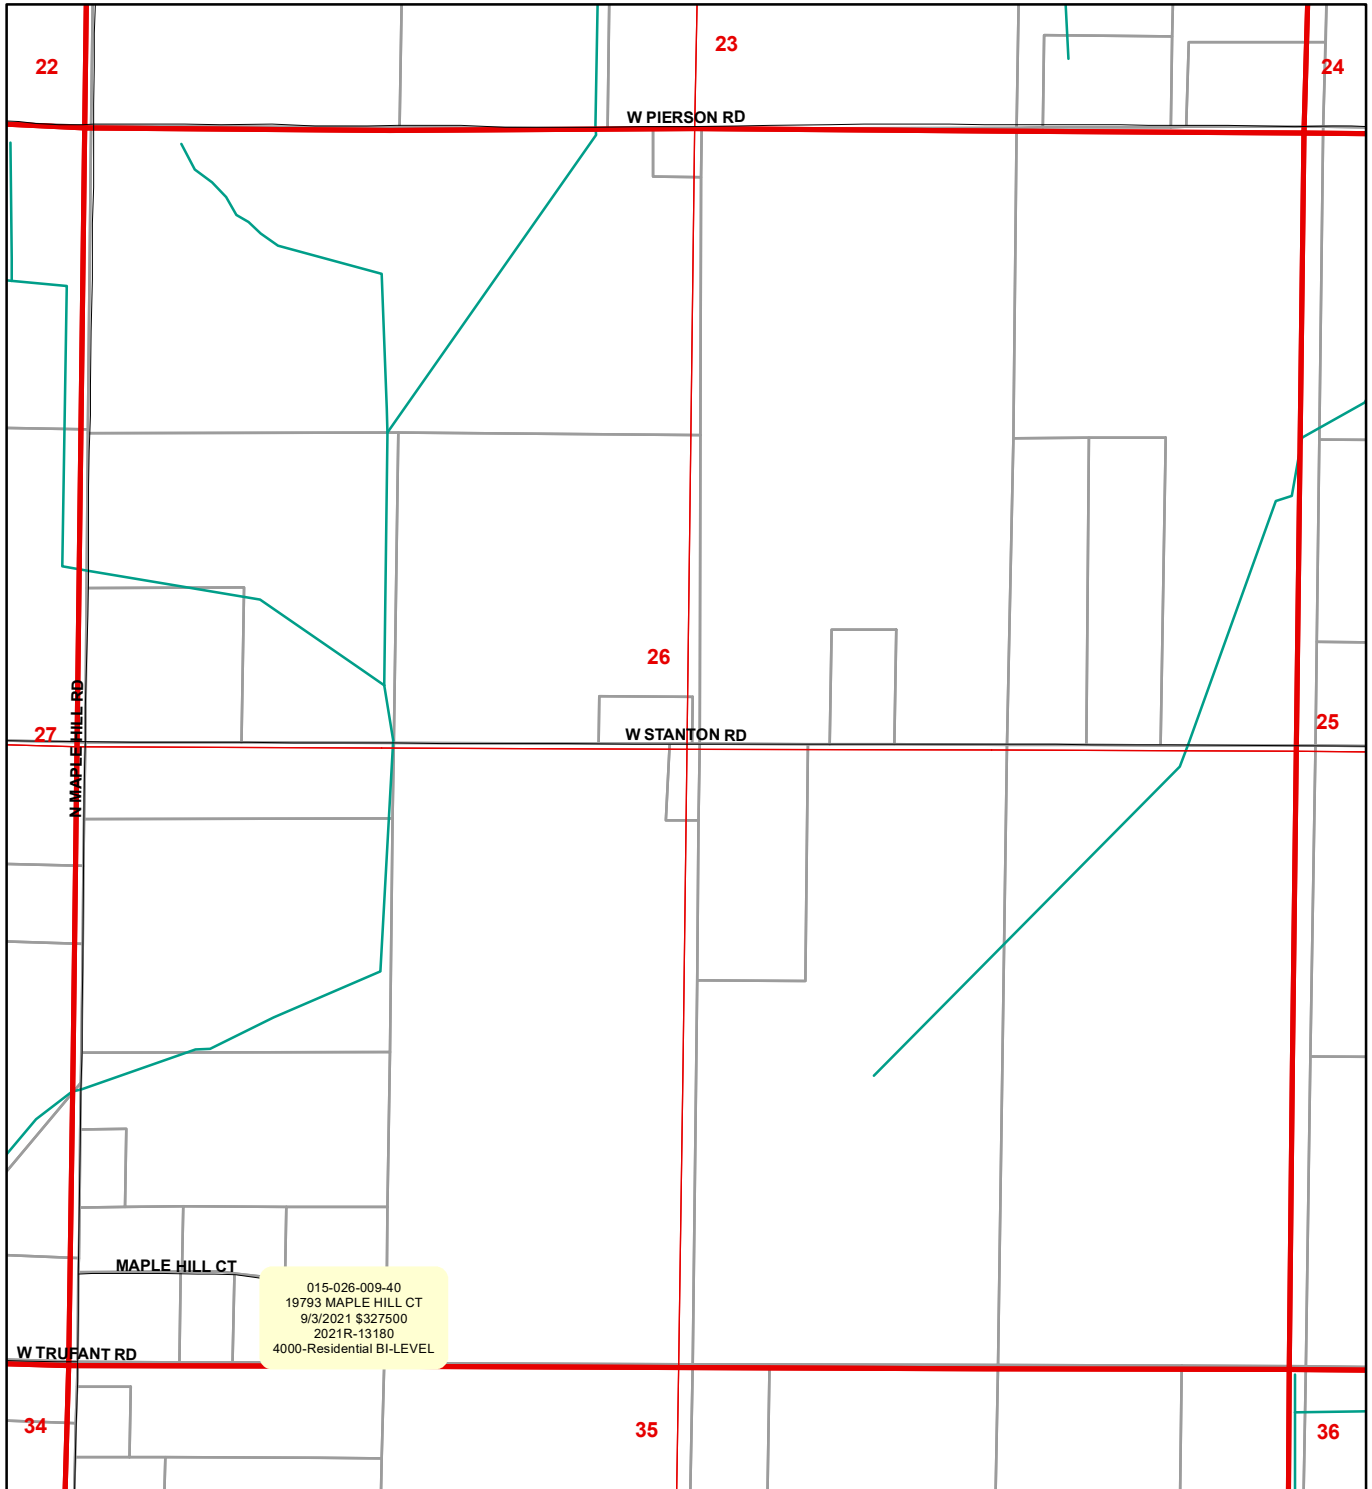

Pierson Township Vacant Sales for 2024 Roll

ECF

	4031-Whitefish Back Lots		4500-Little Whitefish
	4000-Residential		4032-L Whitefish Back Lots
	4020-Village Residential		4040-Rural Plat Sub
	4030-Platted Res		4700-Big Whitefish Lake
			5200-Sand Lake