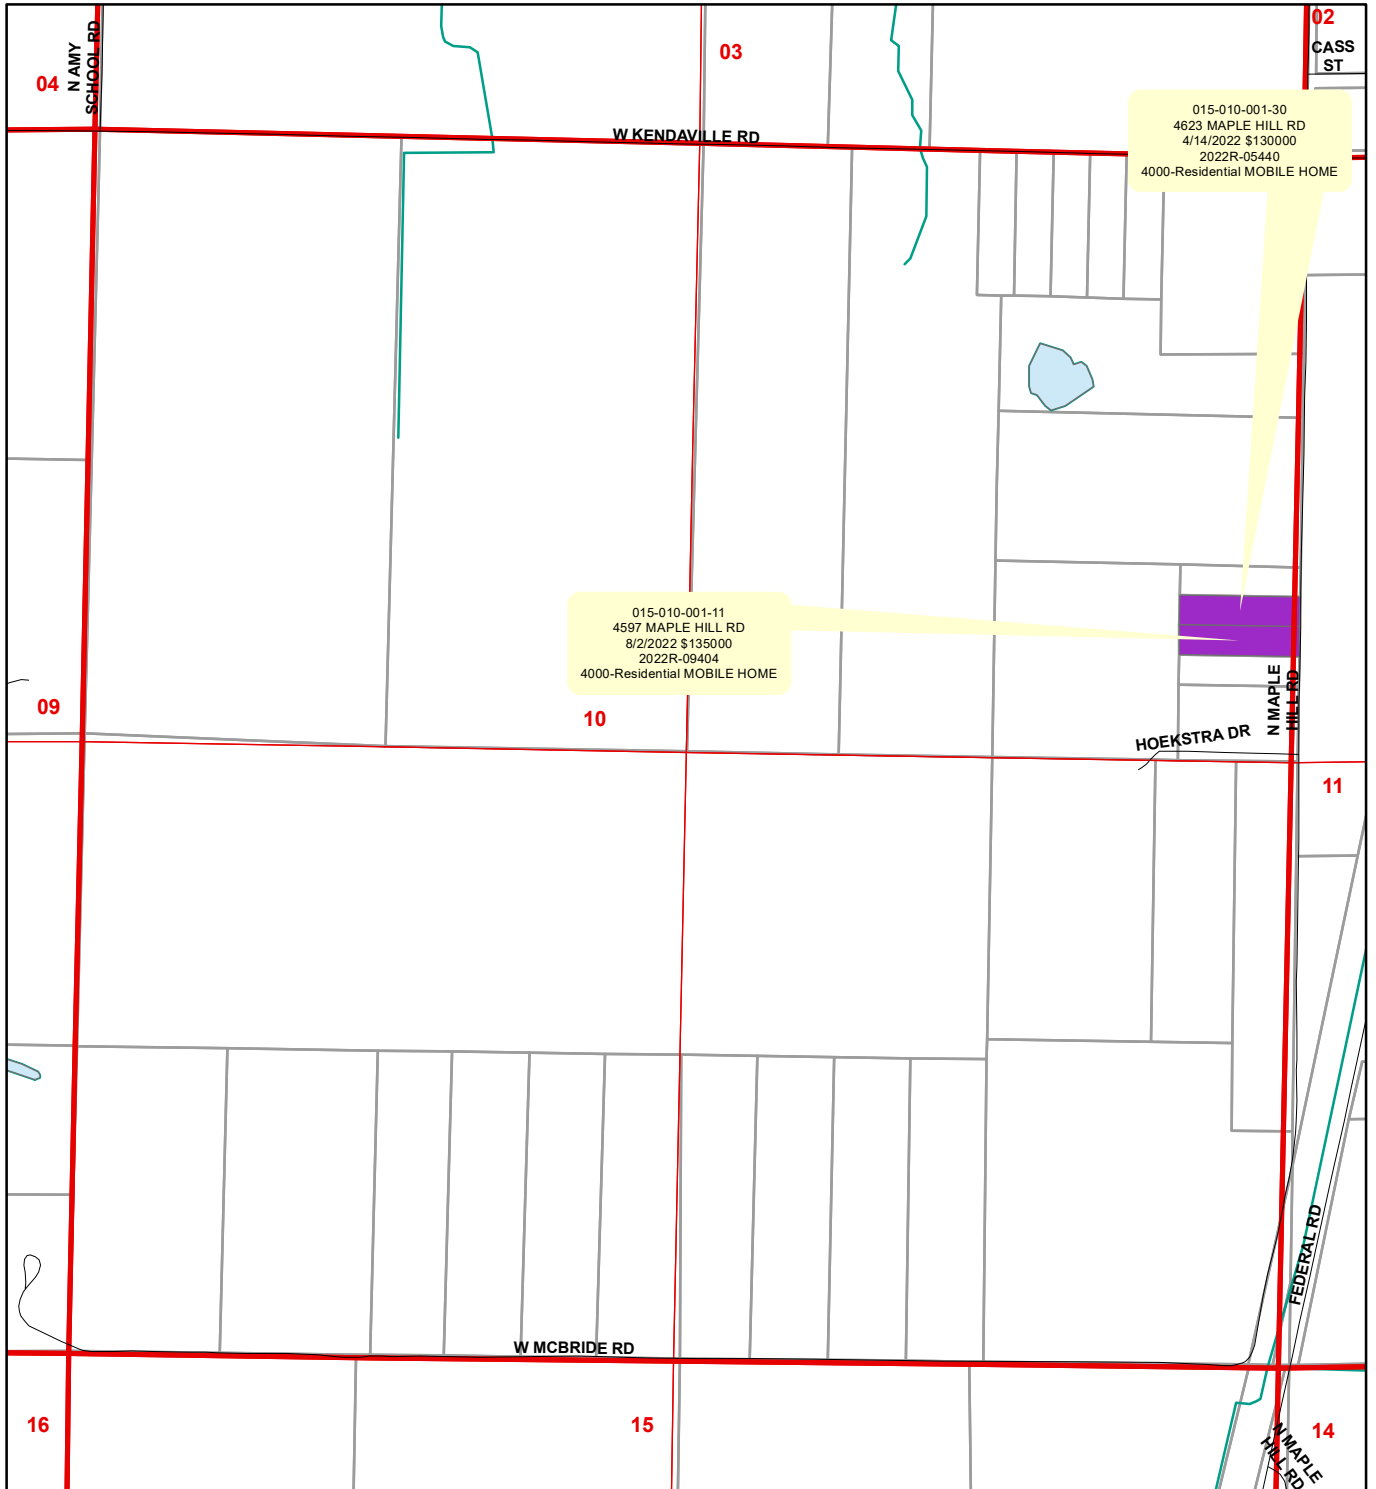

Pierson Township Vacant Sales for 2024 Roll

ECF

	4031-Whitefish Back Lots		4500-Little Whitefish
	4000-Residential		4032-L Whitefish Back Lots
	4020-Village Residential		4040-Rural Plat Sub
	4030-Platted Res		4700-Big Whitefish Lake
			5200-Sand Lake