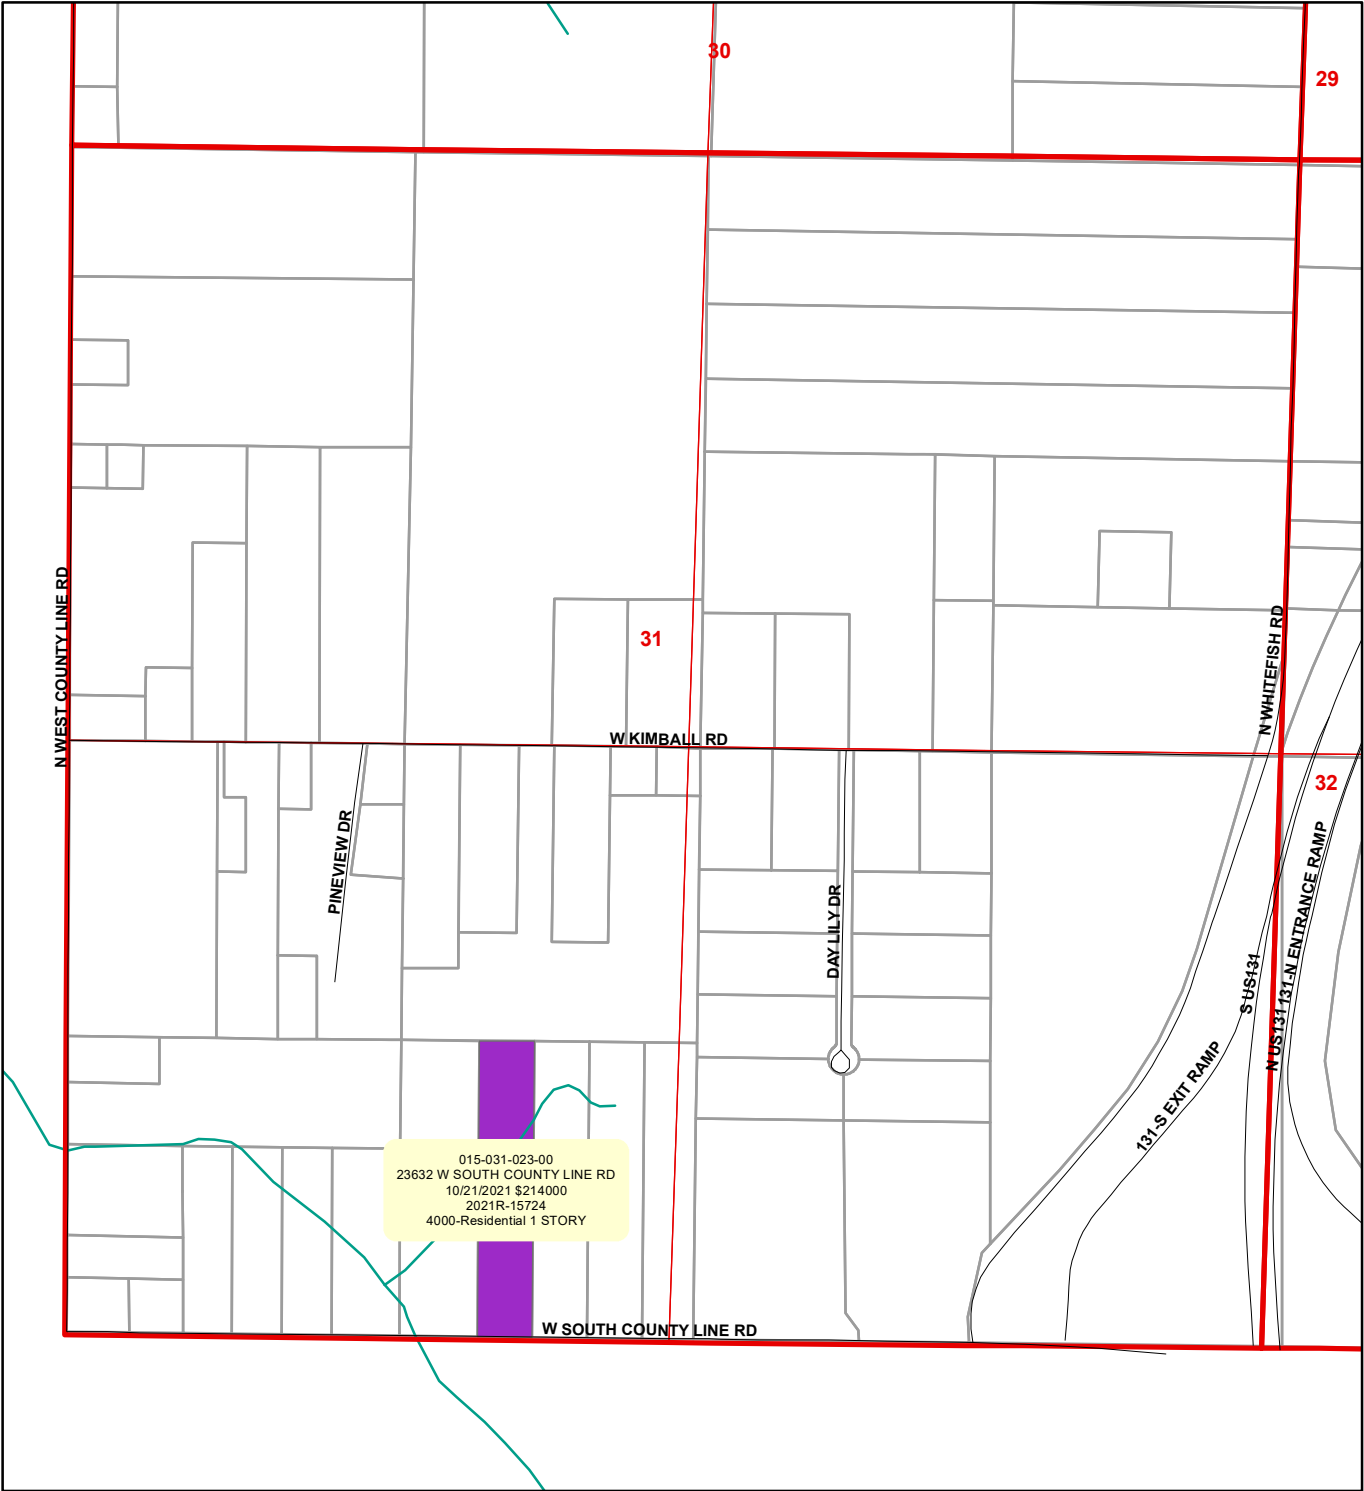

Pierson Township Vacant Sales for 2024 Roll

ECF		4031-Whitefish Back Lots		4500-Little Whitefish
		4000-Residential		4032-L Whitefish Back Lots
		4020-Village Residential		4700-Big Whitefish Lake
		4030-Platted Res		4040-Rural Plat Sub
				5200-Sand Lake