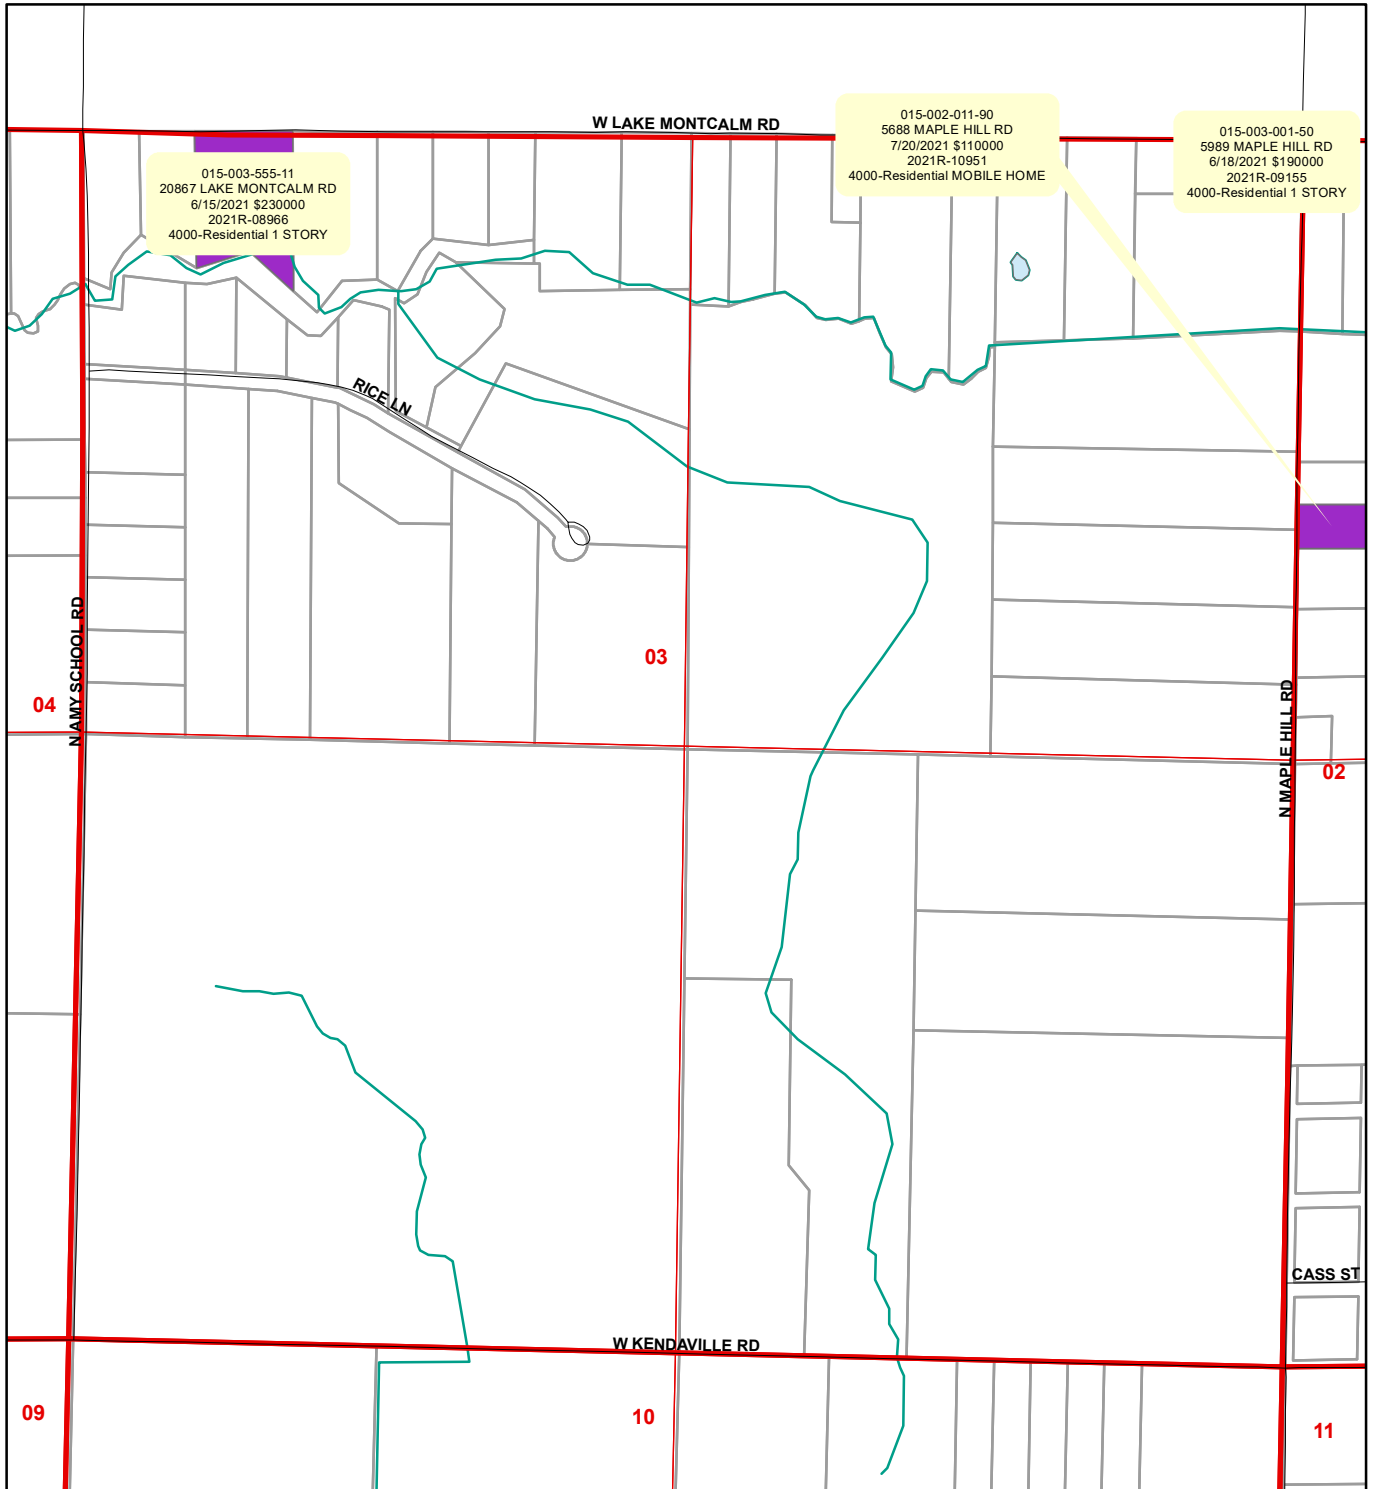

Pierson Township Vacant Sales for 2024 Roll

- ECF**
- 4031-Whitefish Back Lots
 - 4500-Little Whitefish
 - 4000-Residential
 - 4032-L Whitefish Back Lots
 - 4700-Big Whitefish Lake
 - 5200-Sand Lake
 - 4020-Village Residential
 - 4040-Rural Plat Sub
 - 4030-Platted Res