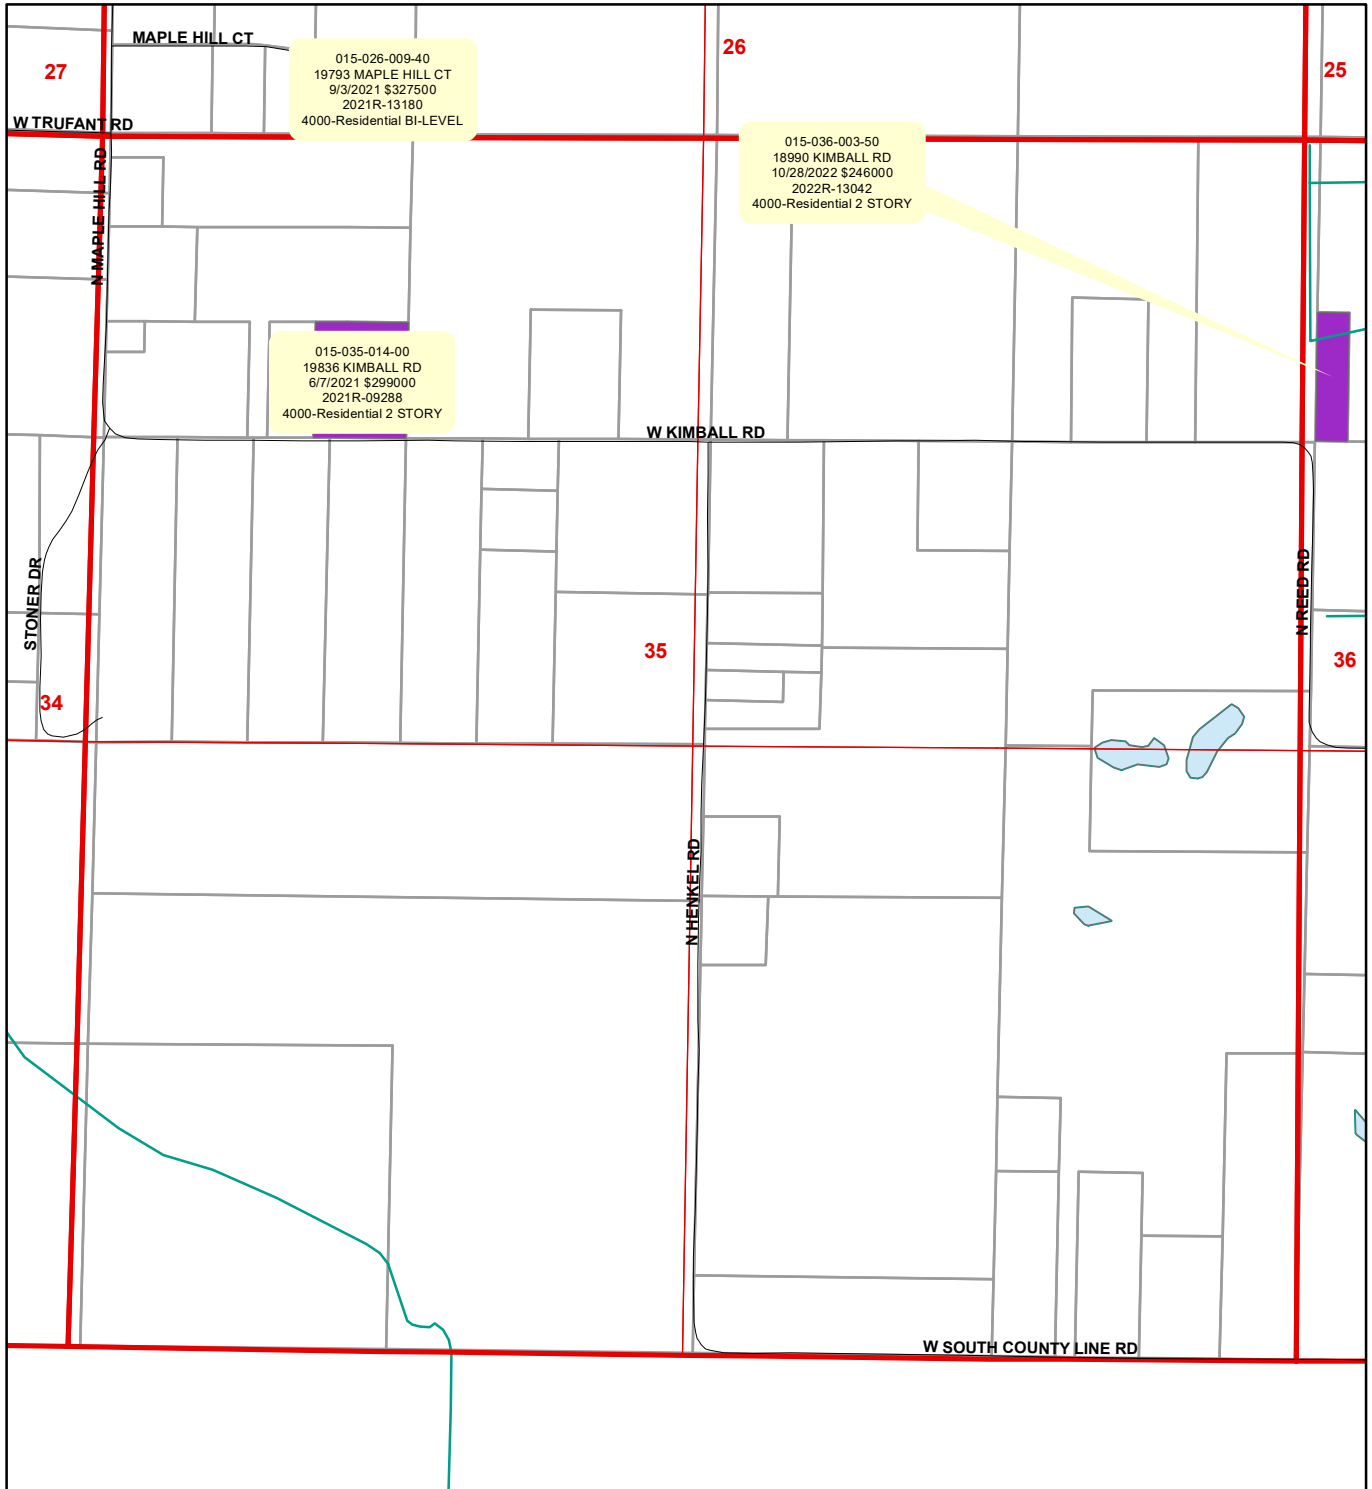

Pierson Township Vacant Sales for 2024 Roll

ECF		4031-Whitefish Back Lots		4500-Little Whitefish
		4000-Residential		4032-L Whitefish Back Lots
		4020-Village Residential		4700-Big Whitefish Lake
		4030-Platted Res		4040-Rural Plat Sub
				5200-Sand Lake