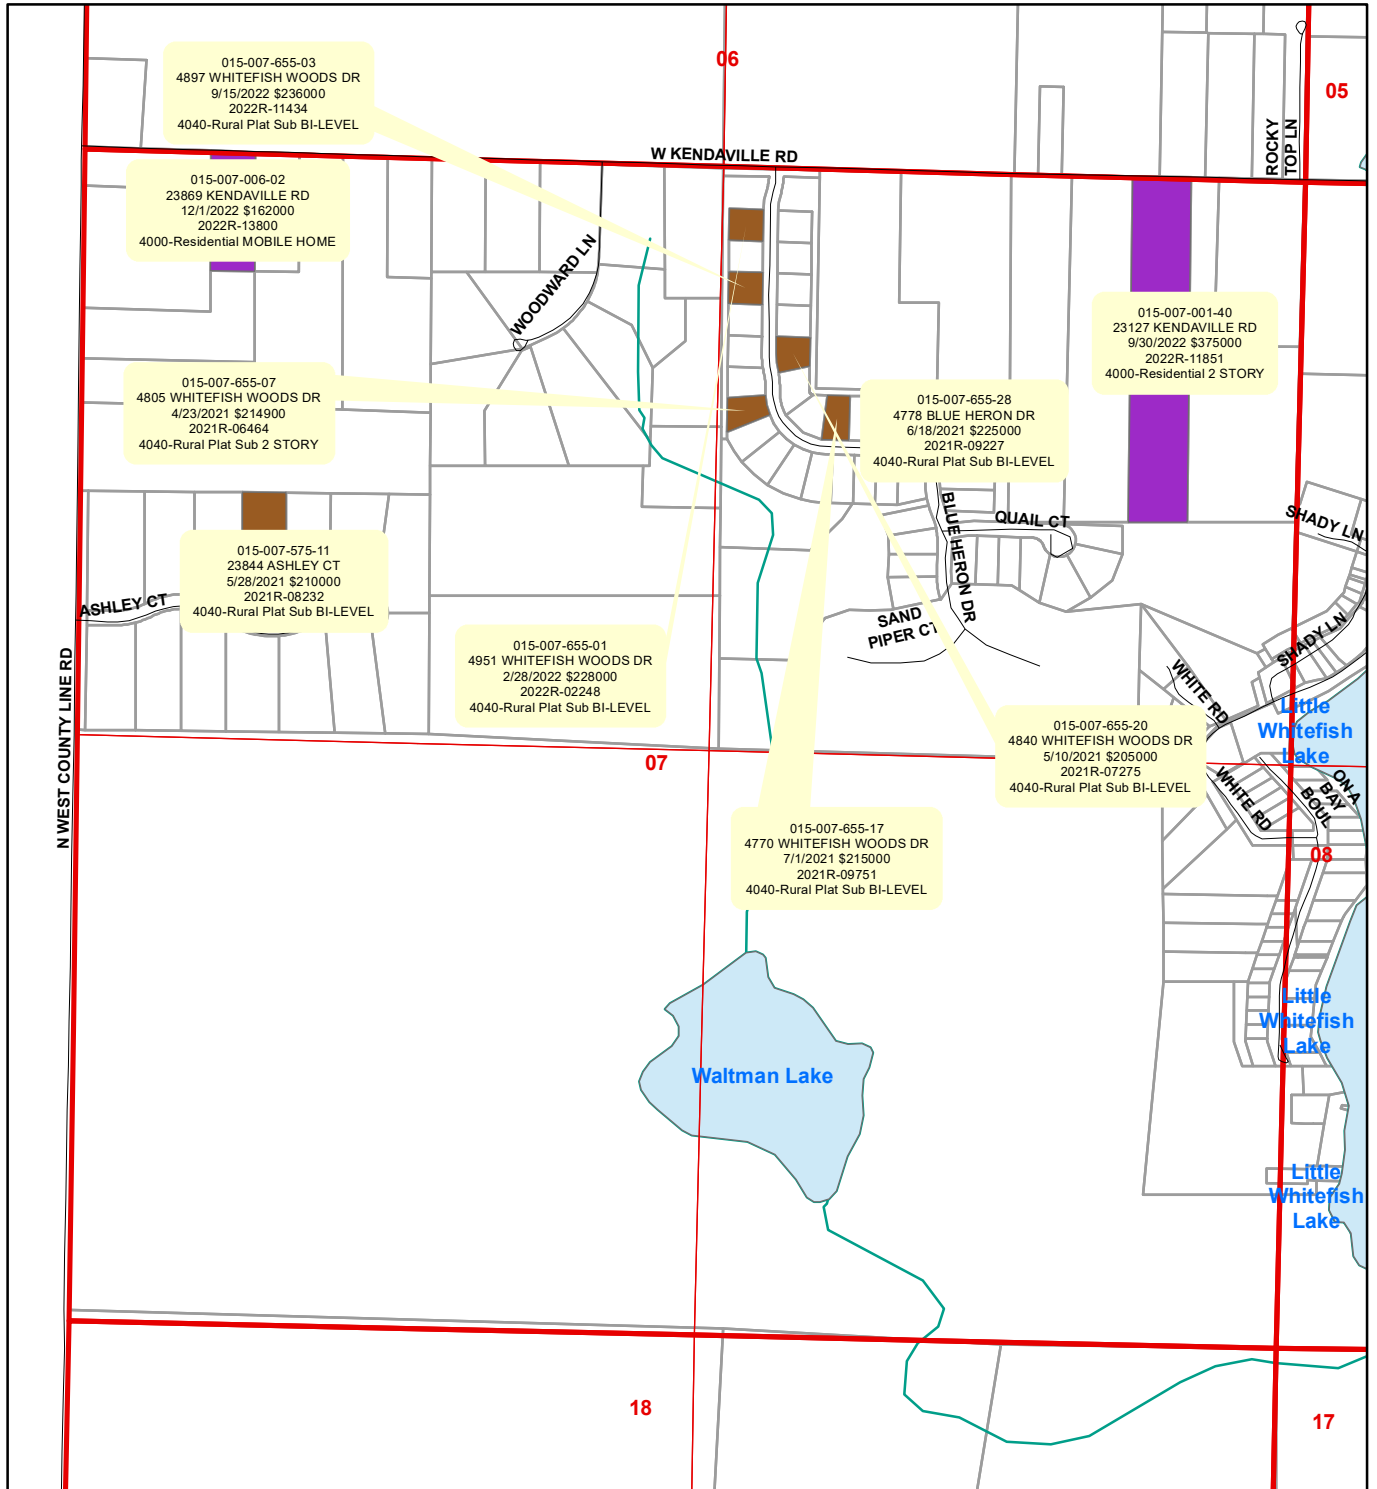

Pierson Township Vacant Sales for 2024 Roll

ECF

	4031-Whitefish Back Lots		4500-Little Whitefish
	4000-Residential		4032-L Whitefish Back Lots
	4020-Village Residential		4040-Rural Plat Sub
	4030-Platted Res		4700-Big Whitefish Lake
			5200-Sand Lake