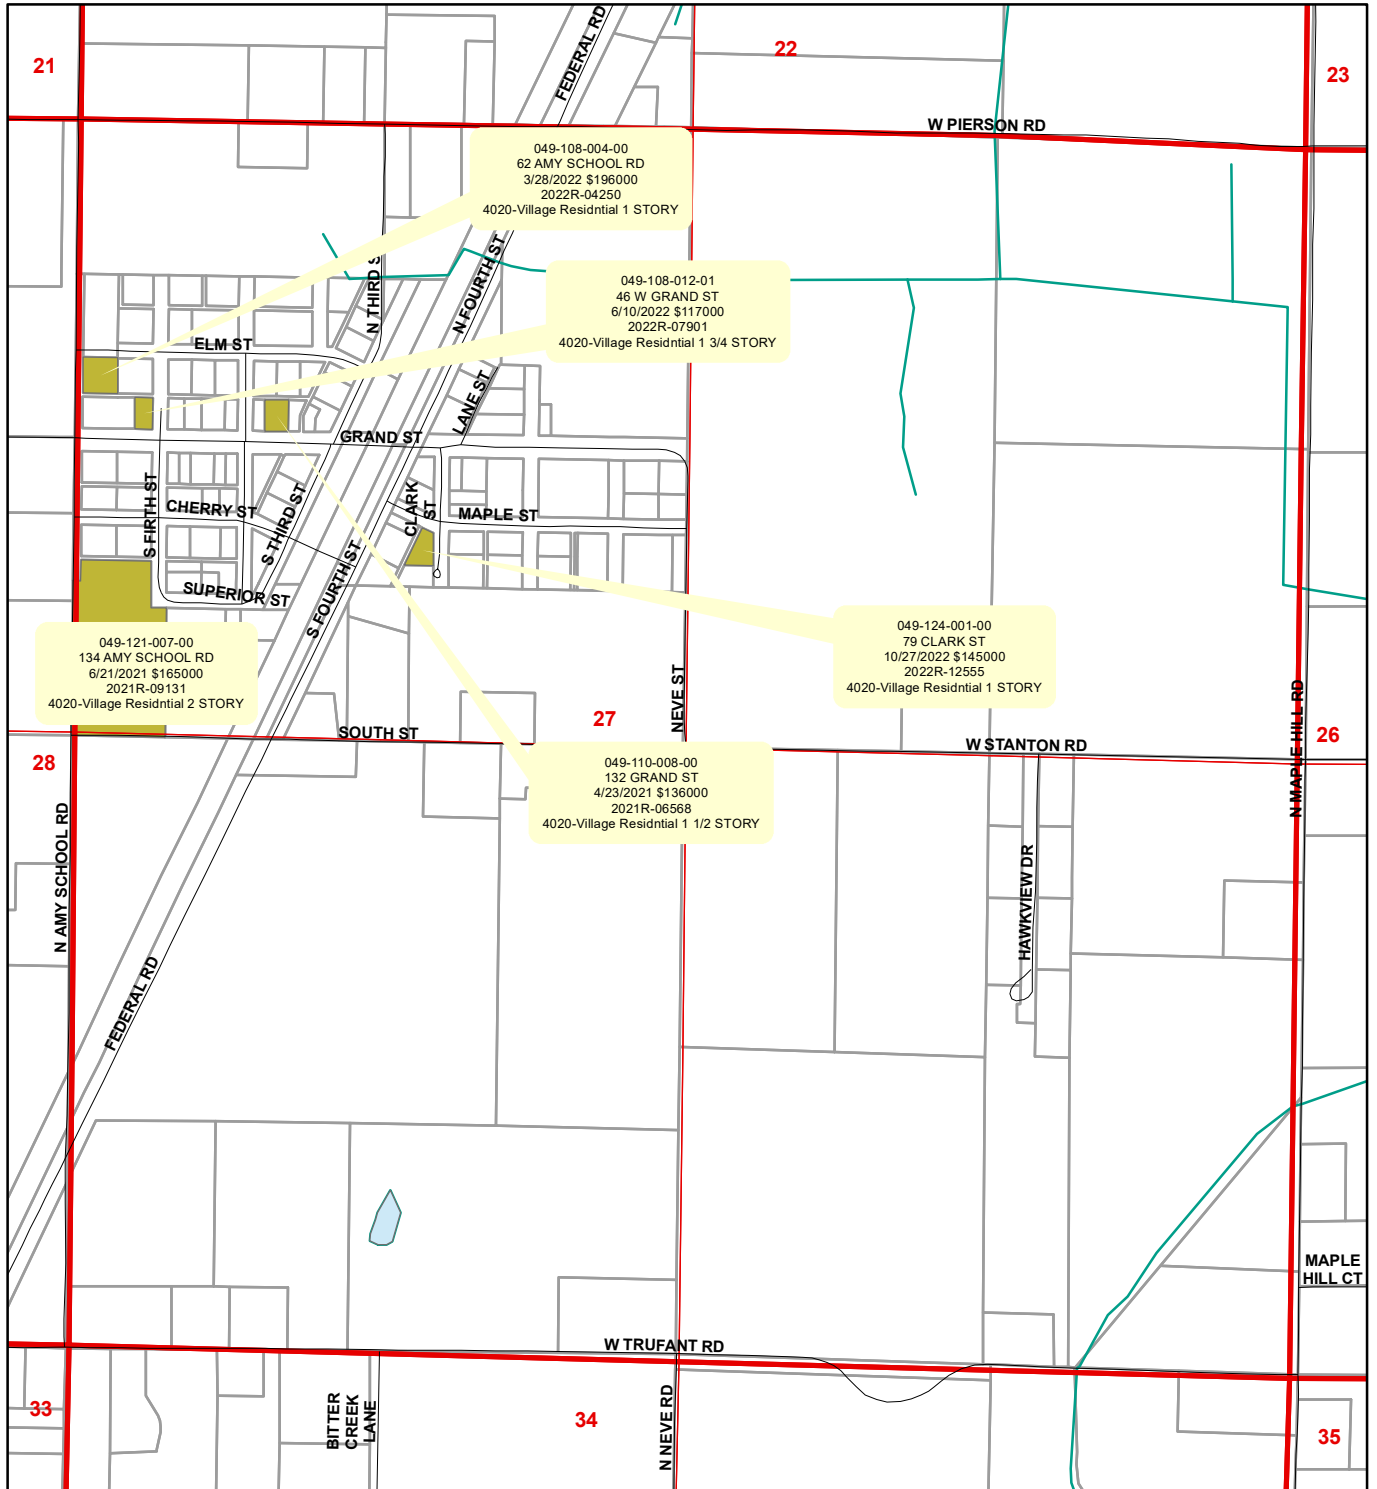

Pierson Township Vacant Sales for 2024 Roll

ECF

	4031-Whitefish Back Lots		4500-Little Whitefish
	4000-Residential		4032-L Whitefish Back Lots
	4020-Village Residential		4040-Rural Plat Sub
	4030-Platted Res		4700-Big Whitefish Lake
			5200-Sand Lake