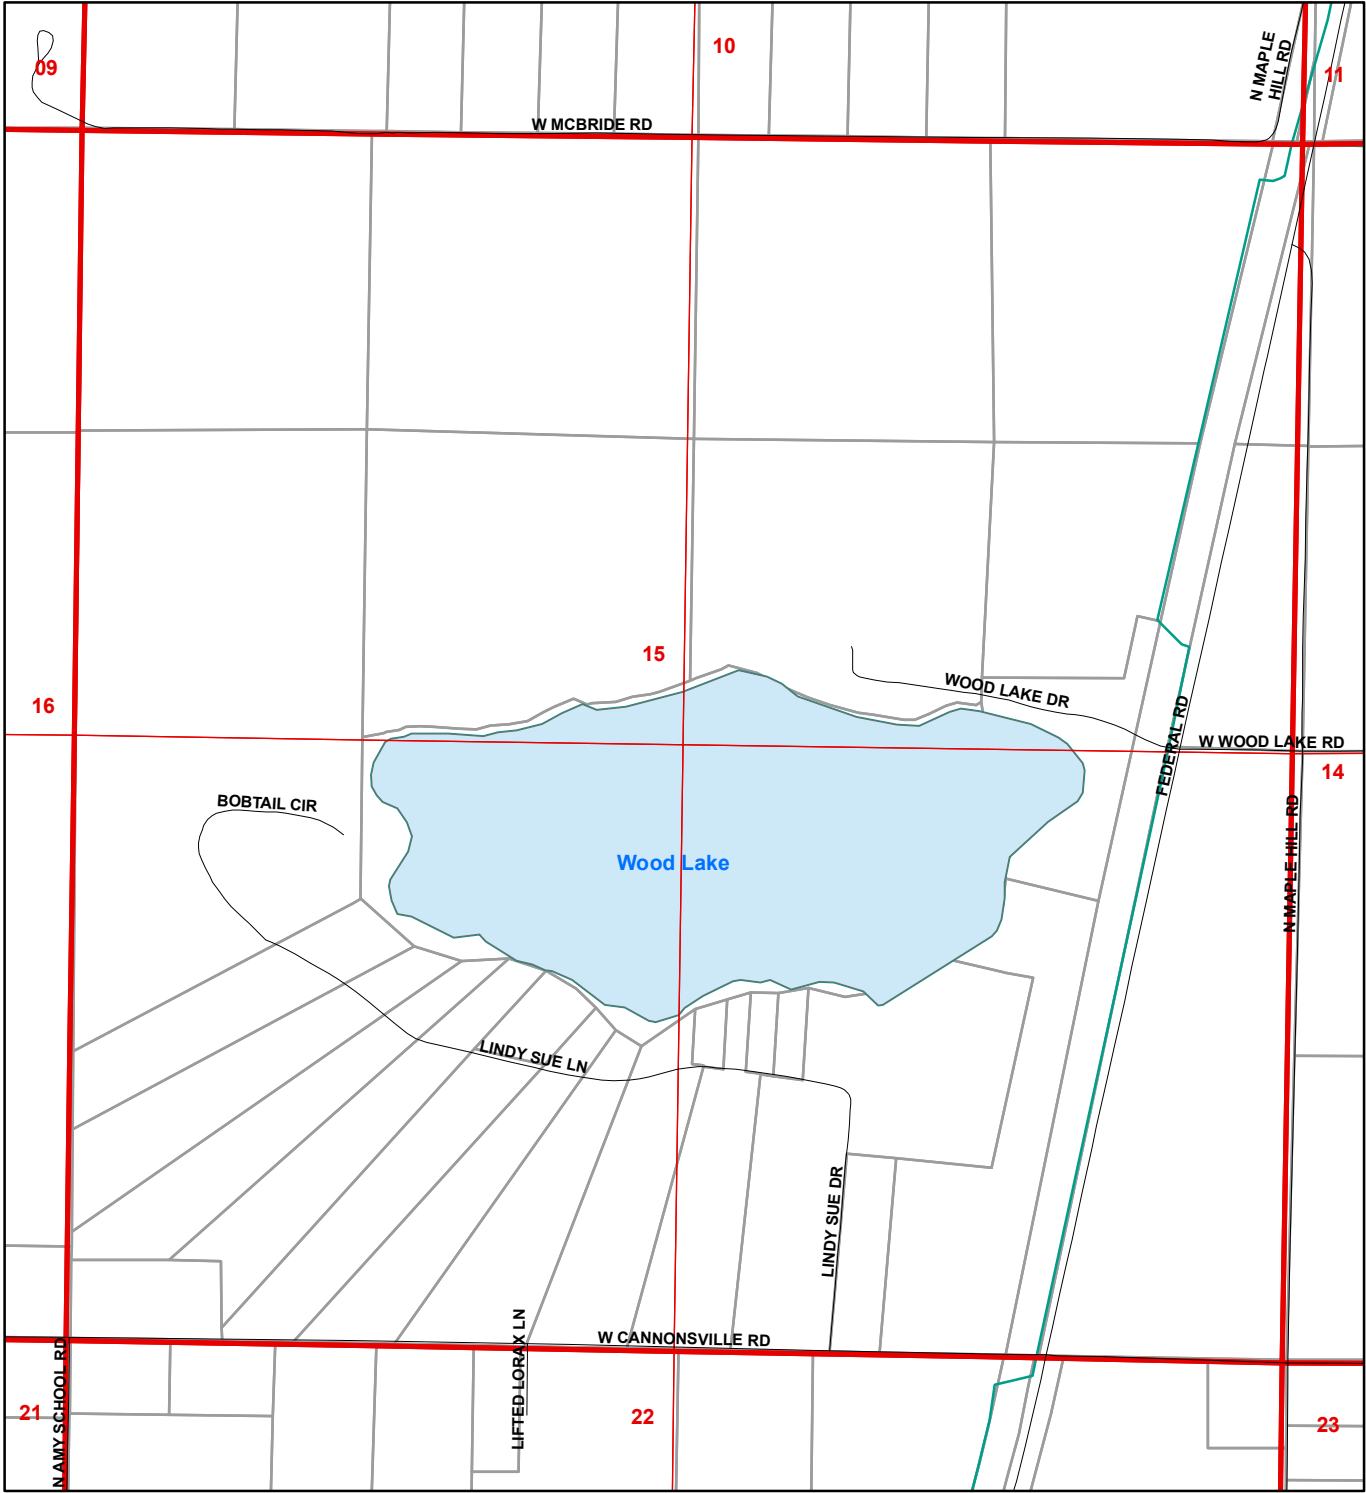

Pierson Township Vacant Sales for 2024 Roll

1. **ECF**
- 4031-Whitefish Back Lots
  - 4500-Little Whitefish
  - 4000-Residential
  - 4032-L Whitefish Back Lots
  - 4700-Big Whitefish Lake
  - 4020-Village Residential
  - 4040-Rural Plat Sub
  - 5200-Sand Lake
  - 4030-Platted Res