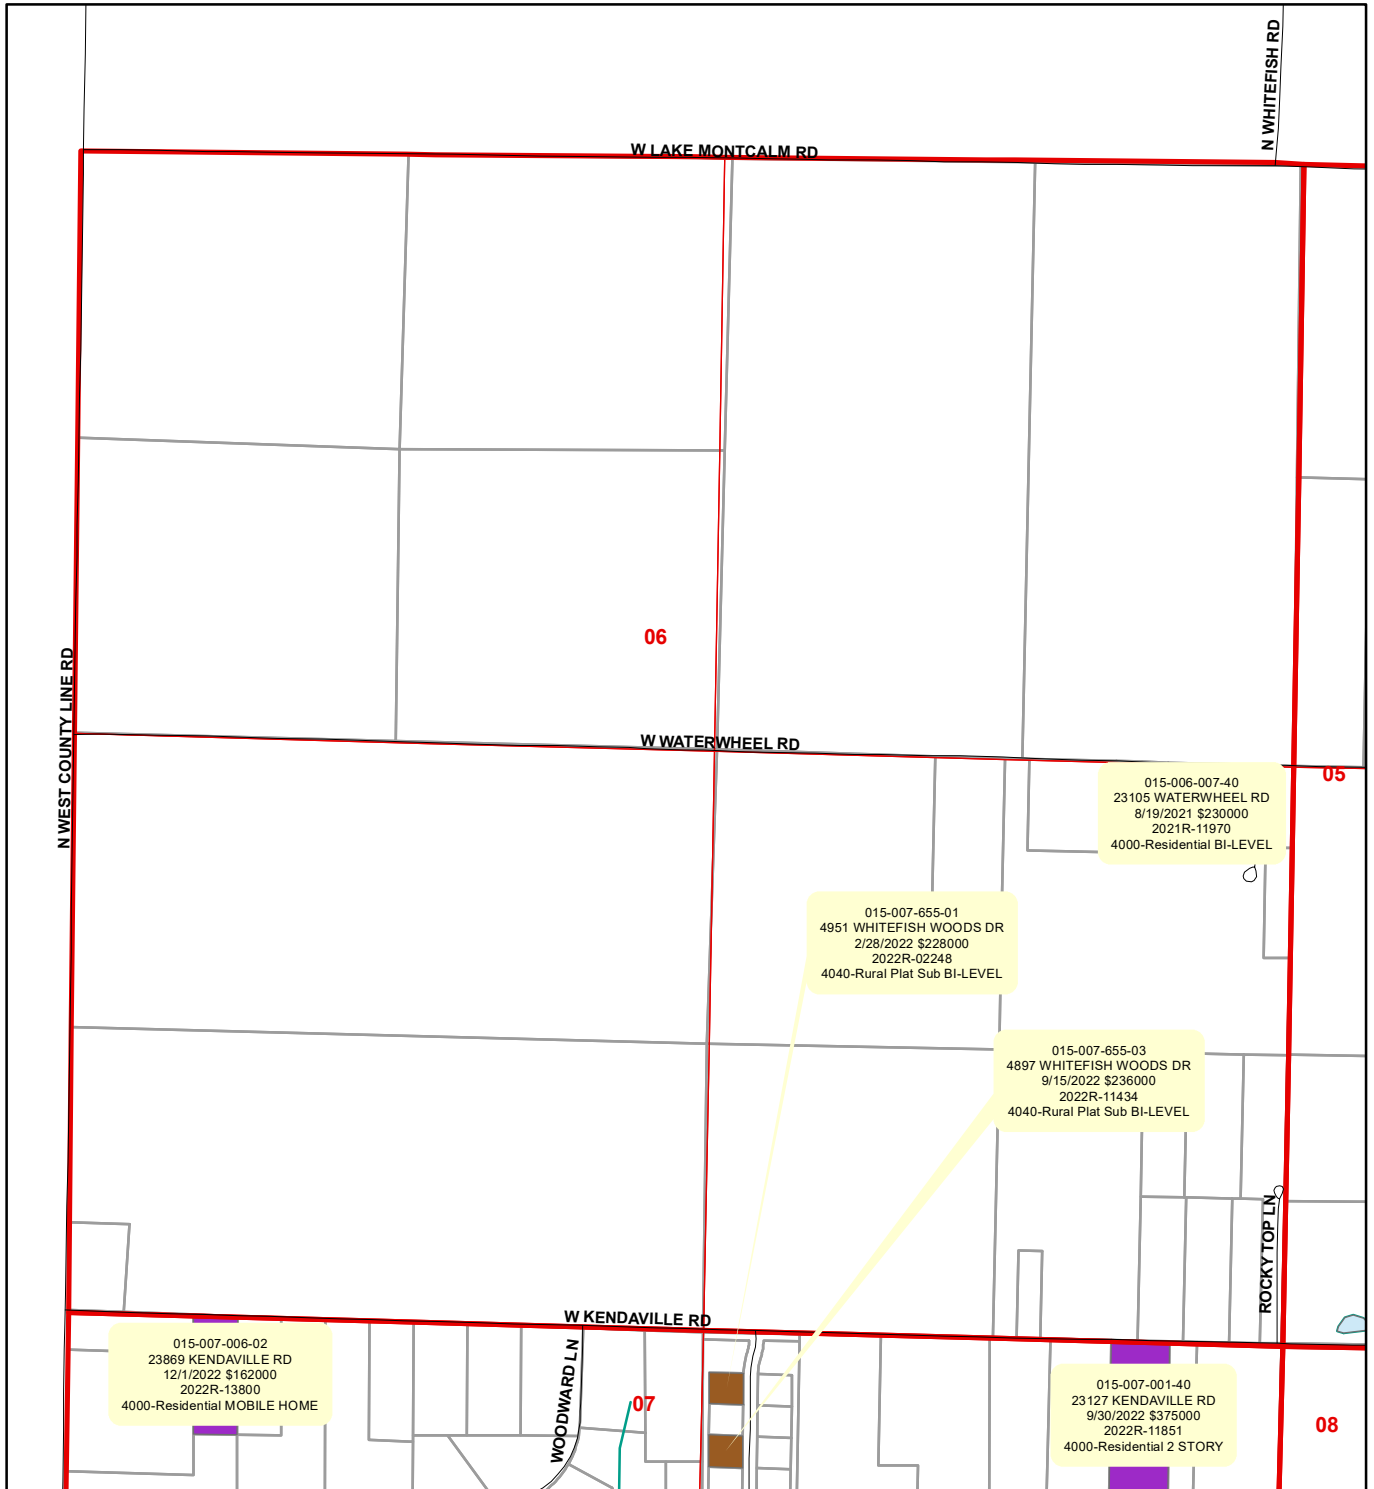

Pierson Township Vacant Sales for 2024 Roll

1. **ECF**
- 4031-Whitefish Back Lots
  - 4500-Little Whitefish
  - 4000-Residential
  - 4032-L Whitefish Back Lots
  - 4700-Big Whitefish Lake
  - 5200-Sand Lake
  - 4020-Village Residential
  - 4040-Rural Plat Sub
  - 4030-Platted Res