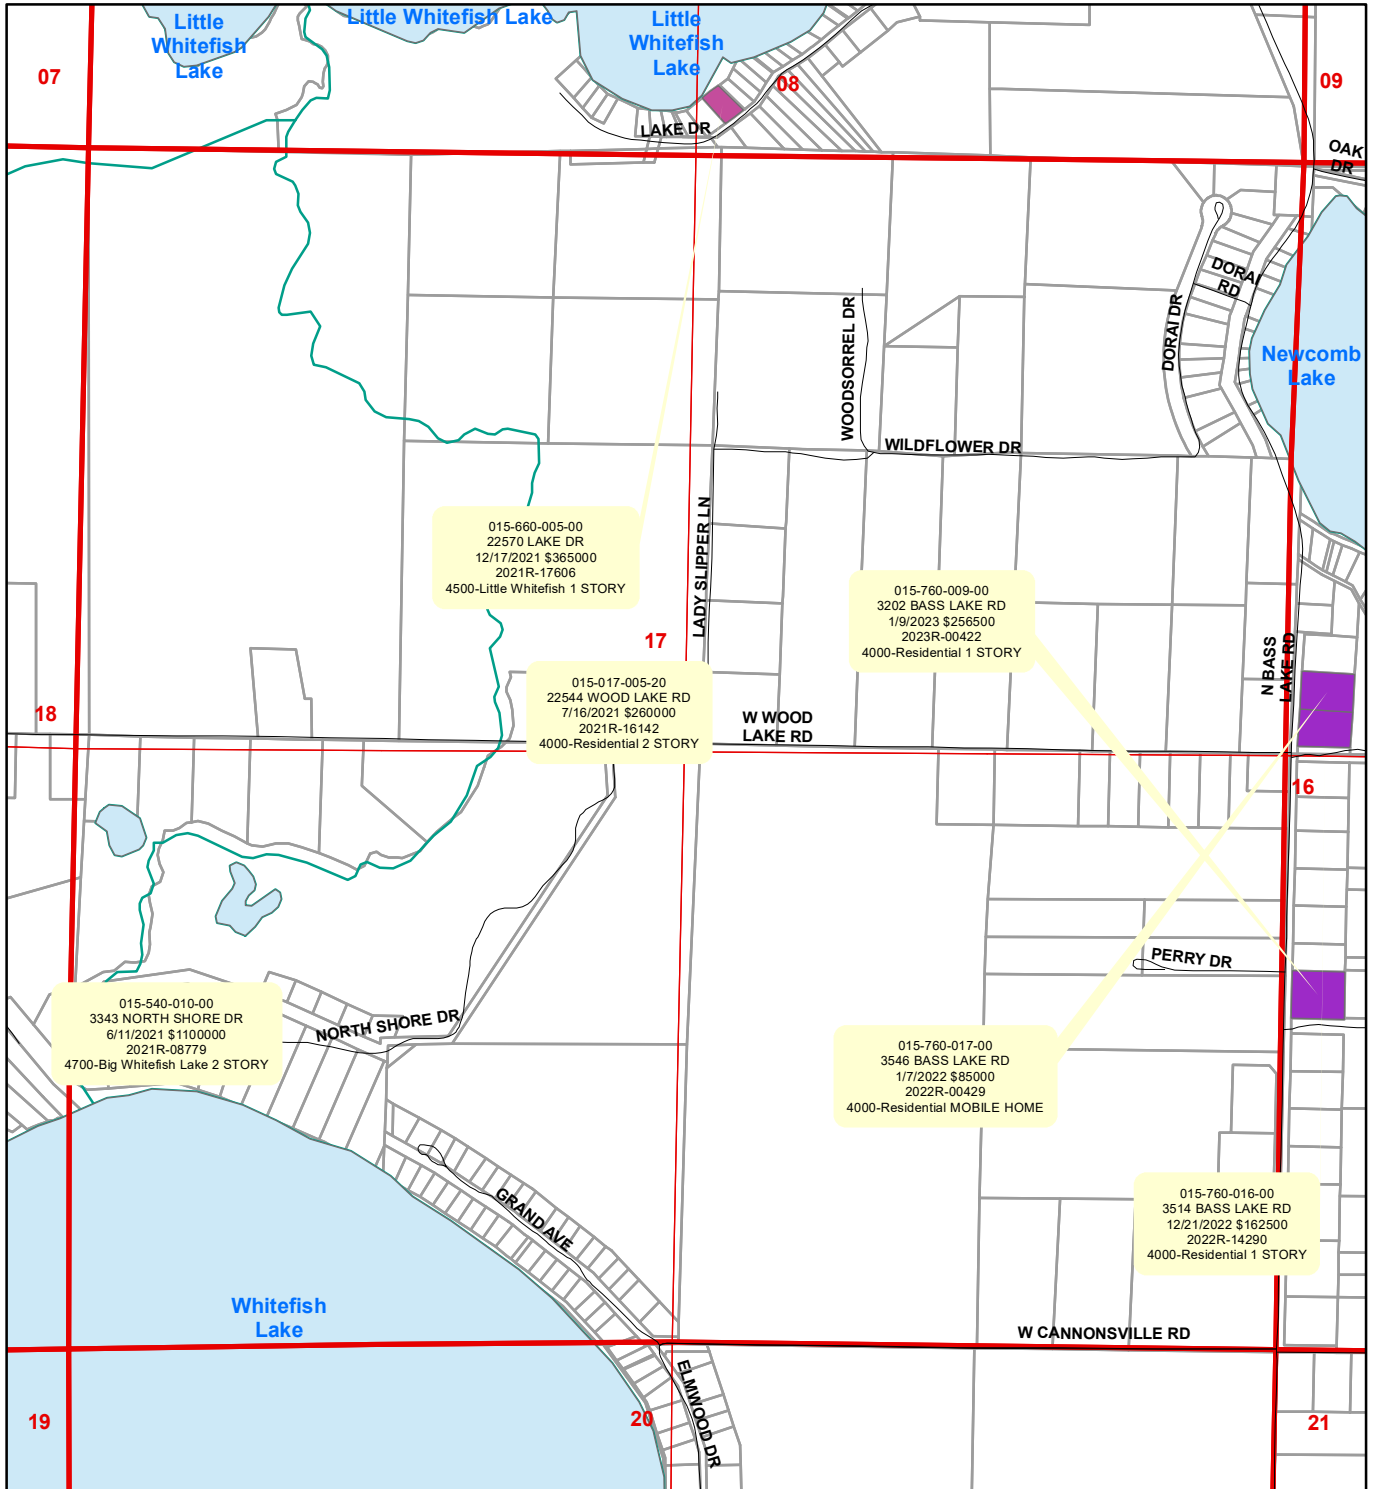

Pierson Township Vacant Sales for 2024 Roll

1. **ECF**
- 4031-Whitefish Back Lots
  - 4040-Rural Plat Sub
  - 4500-Little Whitefish
  - 4032-L Whitefish Back Lots
  - 4700-Big Whitefish Lake
  - 5200-Sand Lake
  - 4000-Residential
  - 4020-Village Residential
  - 4030-Platted Res