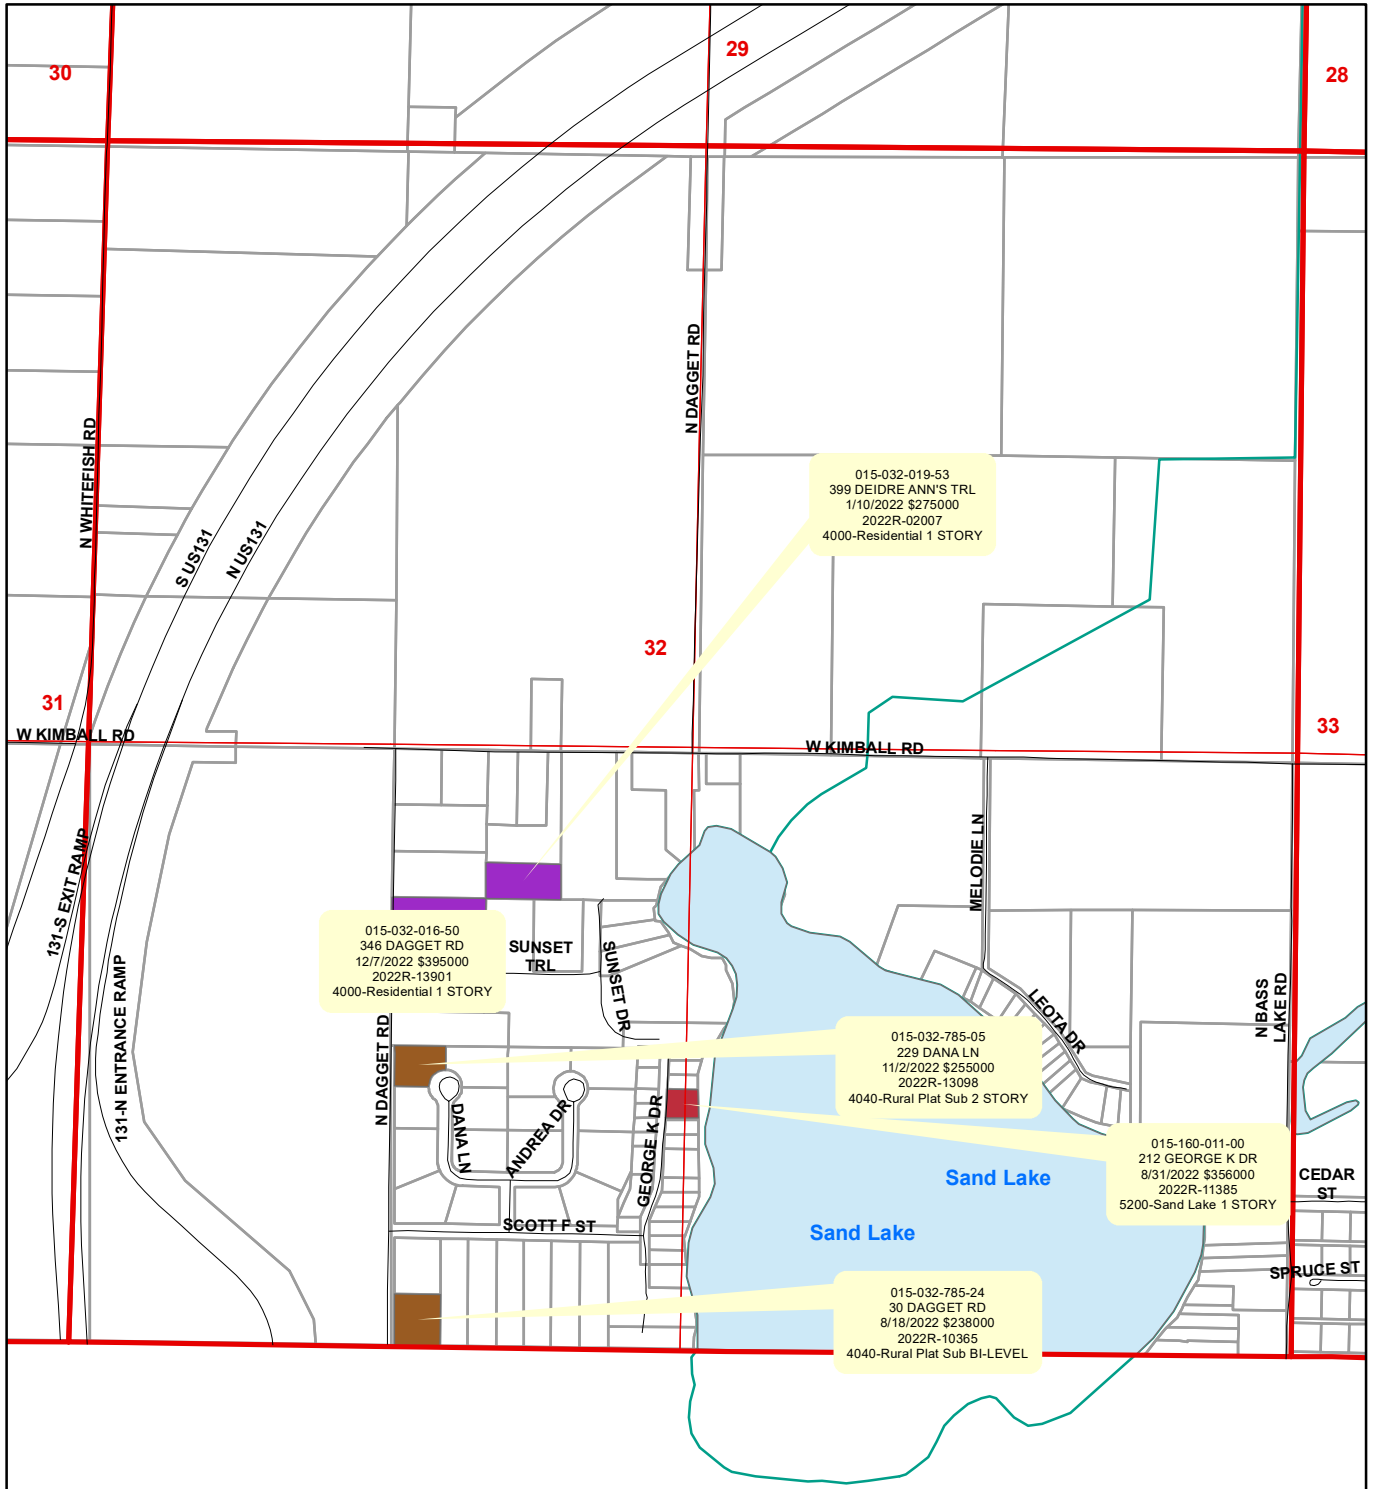

Pierson Township Vacant Sales for 2024 Roll

1. **ECF**
- 4031-Whitefish Back Lots
  - 4500-Little Whitefish
  - 4000-Residential
  - 4032-L Whitefish Back Lots
  - 4700-Big Whitefish Lake
  - 5200-Sand Lake
  - 4020-Village Residential
  - 4040-Rural Plat Sub
  - 4030-Platted Res