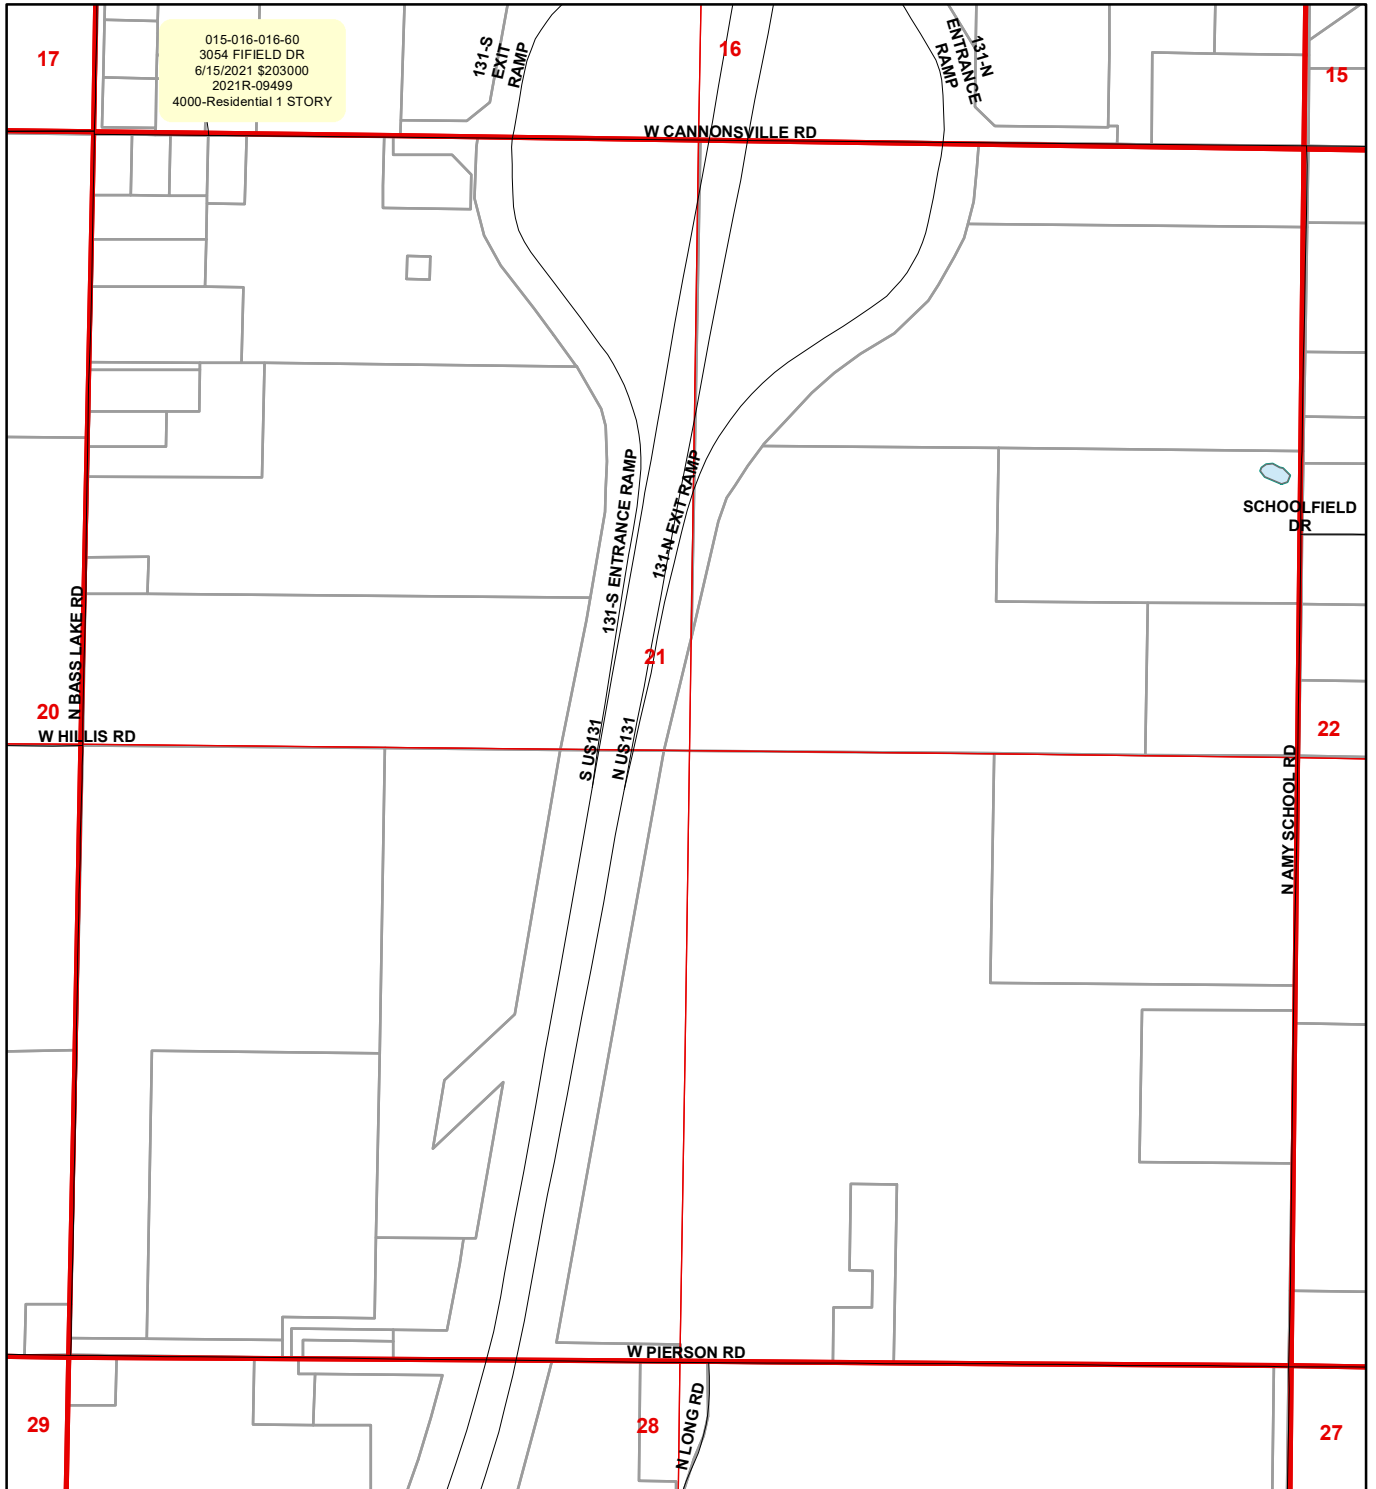

Pierson Township Vacant Sales for 2024 Roll

ECF

	4031-Whitefish Back Lots		4500-Little Whitefish
	4000-Residential		4032-L Whitefish Back Lots
	4020-Village Residential		4040-Rural Plat Sub
	4030-Platted Res		4700-Big Whitefish Lake
			5200-Sand Lake