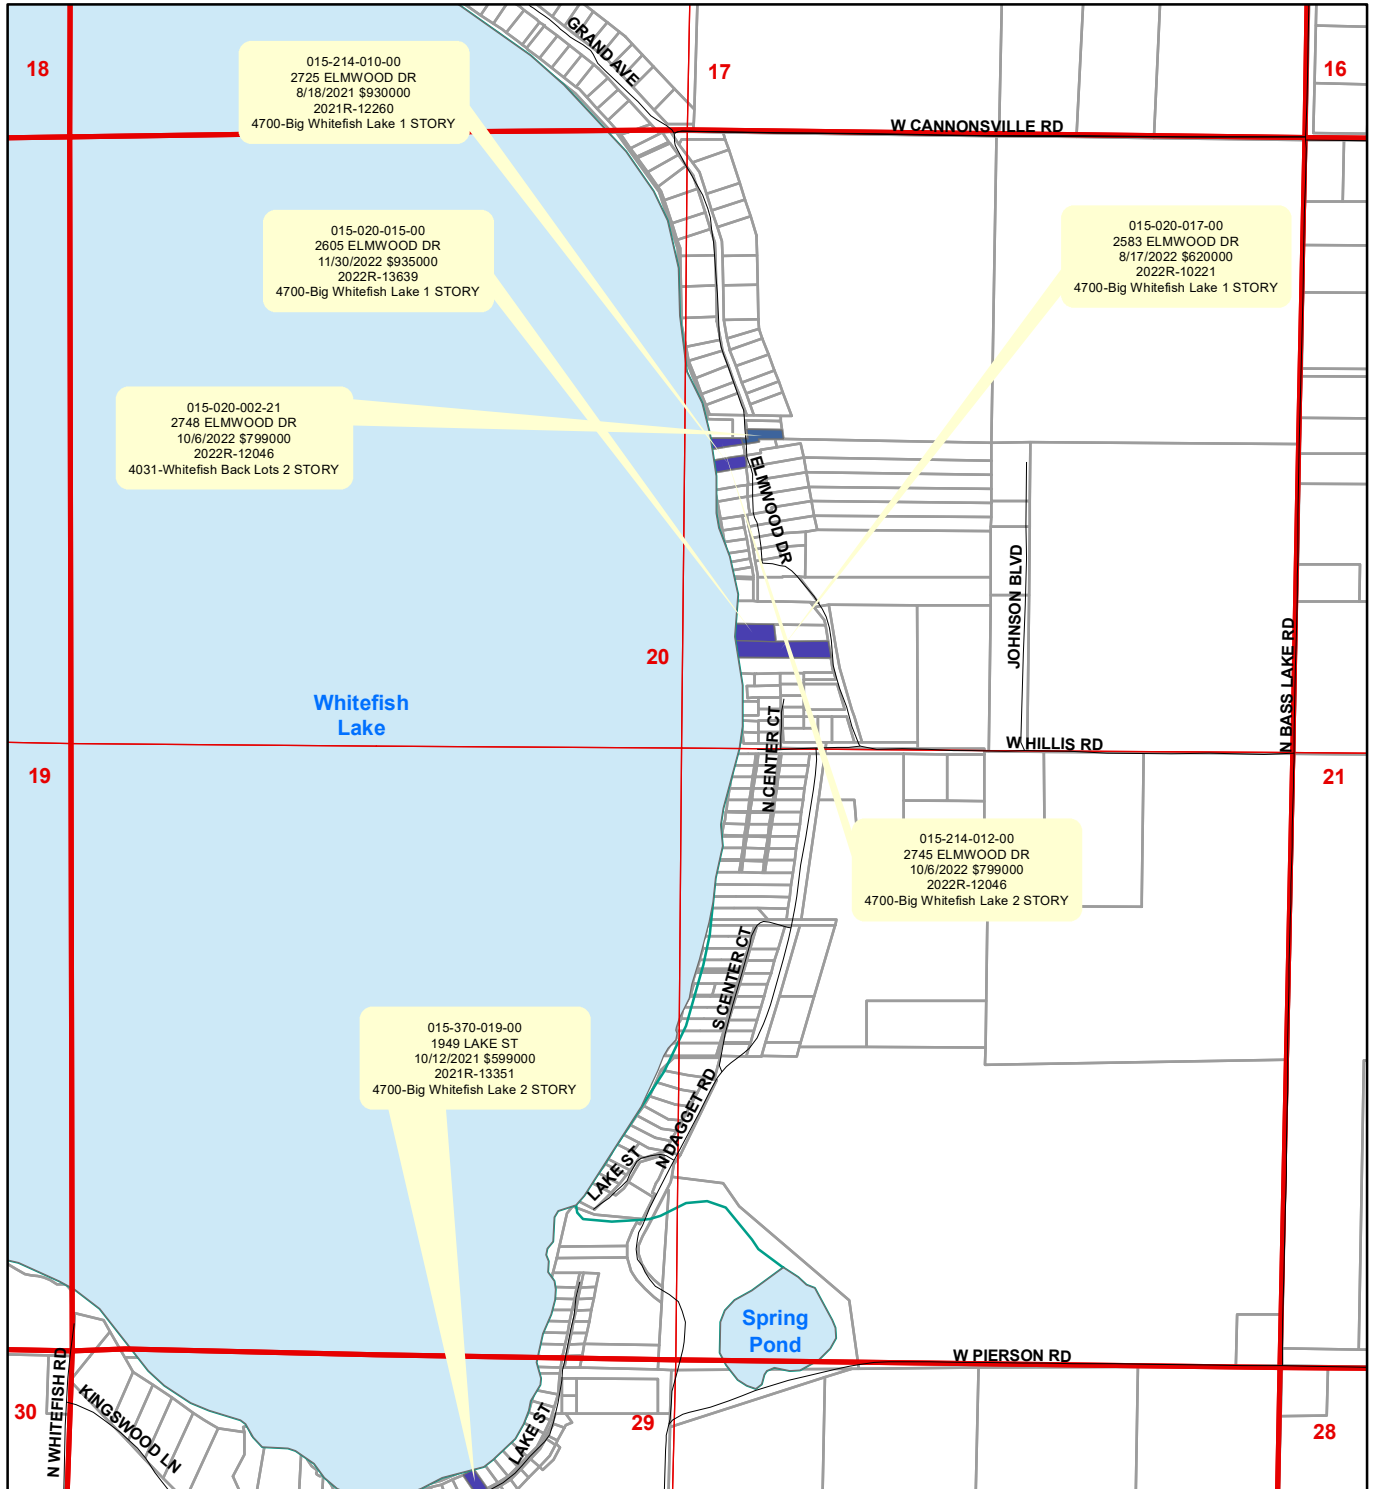

Pierson Township Vacant Sales for 2024 Roll

ECF

	4031-Whitefish Back Lots		4500-Little Whitefish
	4000-Residential		4032-L Whitefish Back Lots
	4020-Village Residential		4040-Rural Plat Sub
	4030-Platted Res		4700-Big Whitefish Lake
			5200-Sand Lake