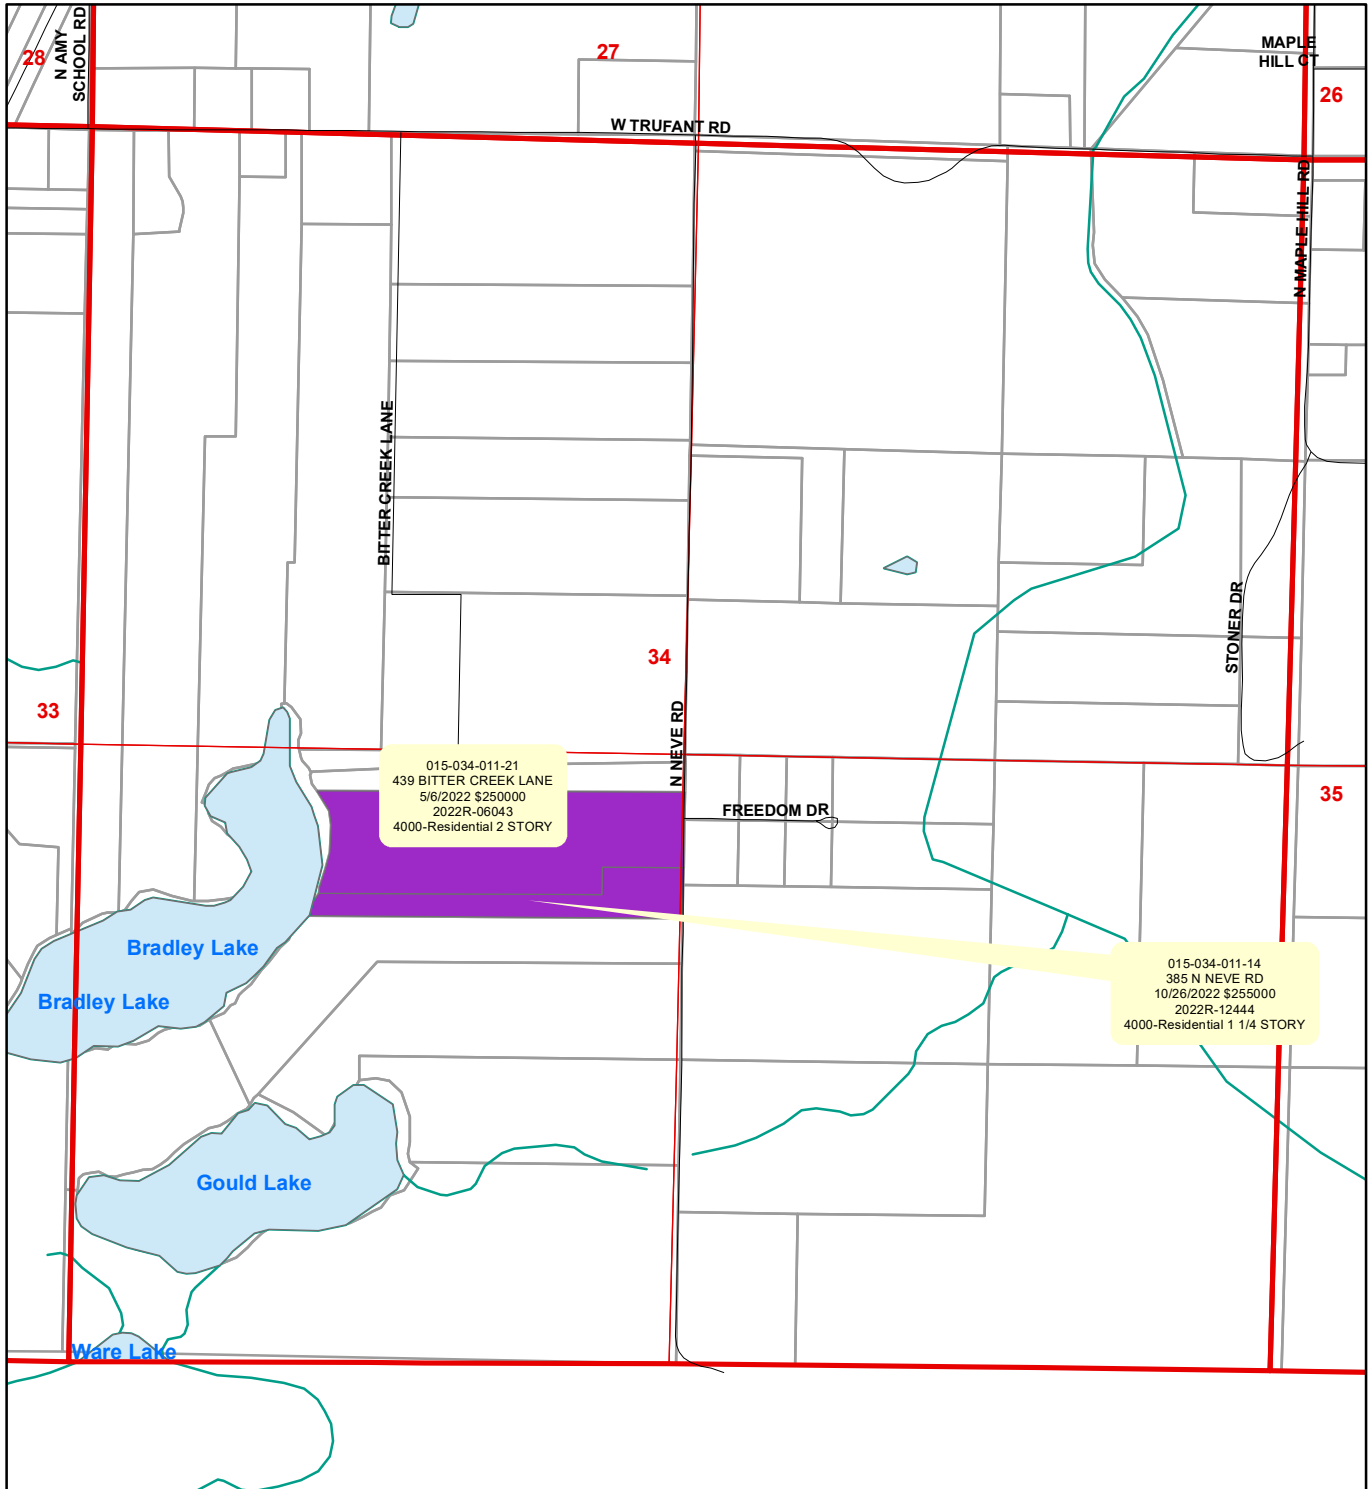

Pierson Township Vacant Sales for 2024 Roll

1. **ECF**
- 4031-Whitefish Back Lots
  - 4500-Little Whitefish
  - 4000-Residential
  - 4032-L Whitefish Back Lots
  - 4700-Big Whitefish Lake
  - 5200-Sand Lake
  - 4020-Village Residential
  - 4040-Rural Plat Sub
  - 4030-Platted Res