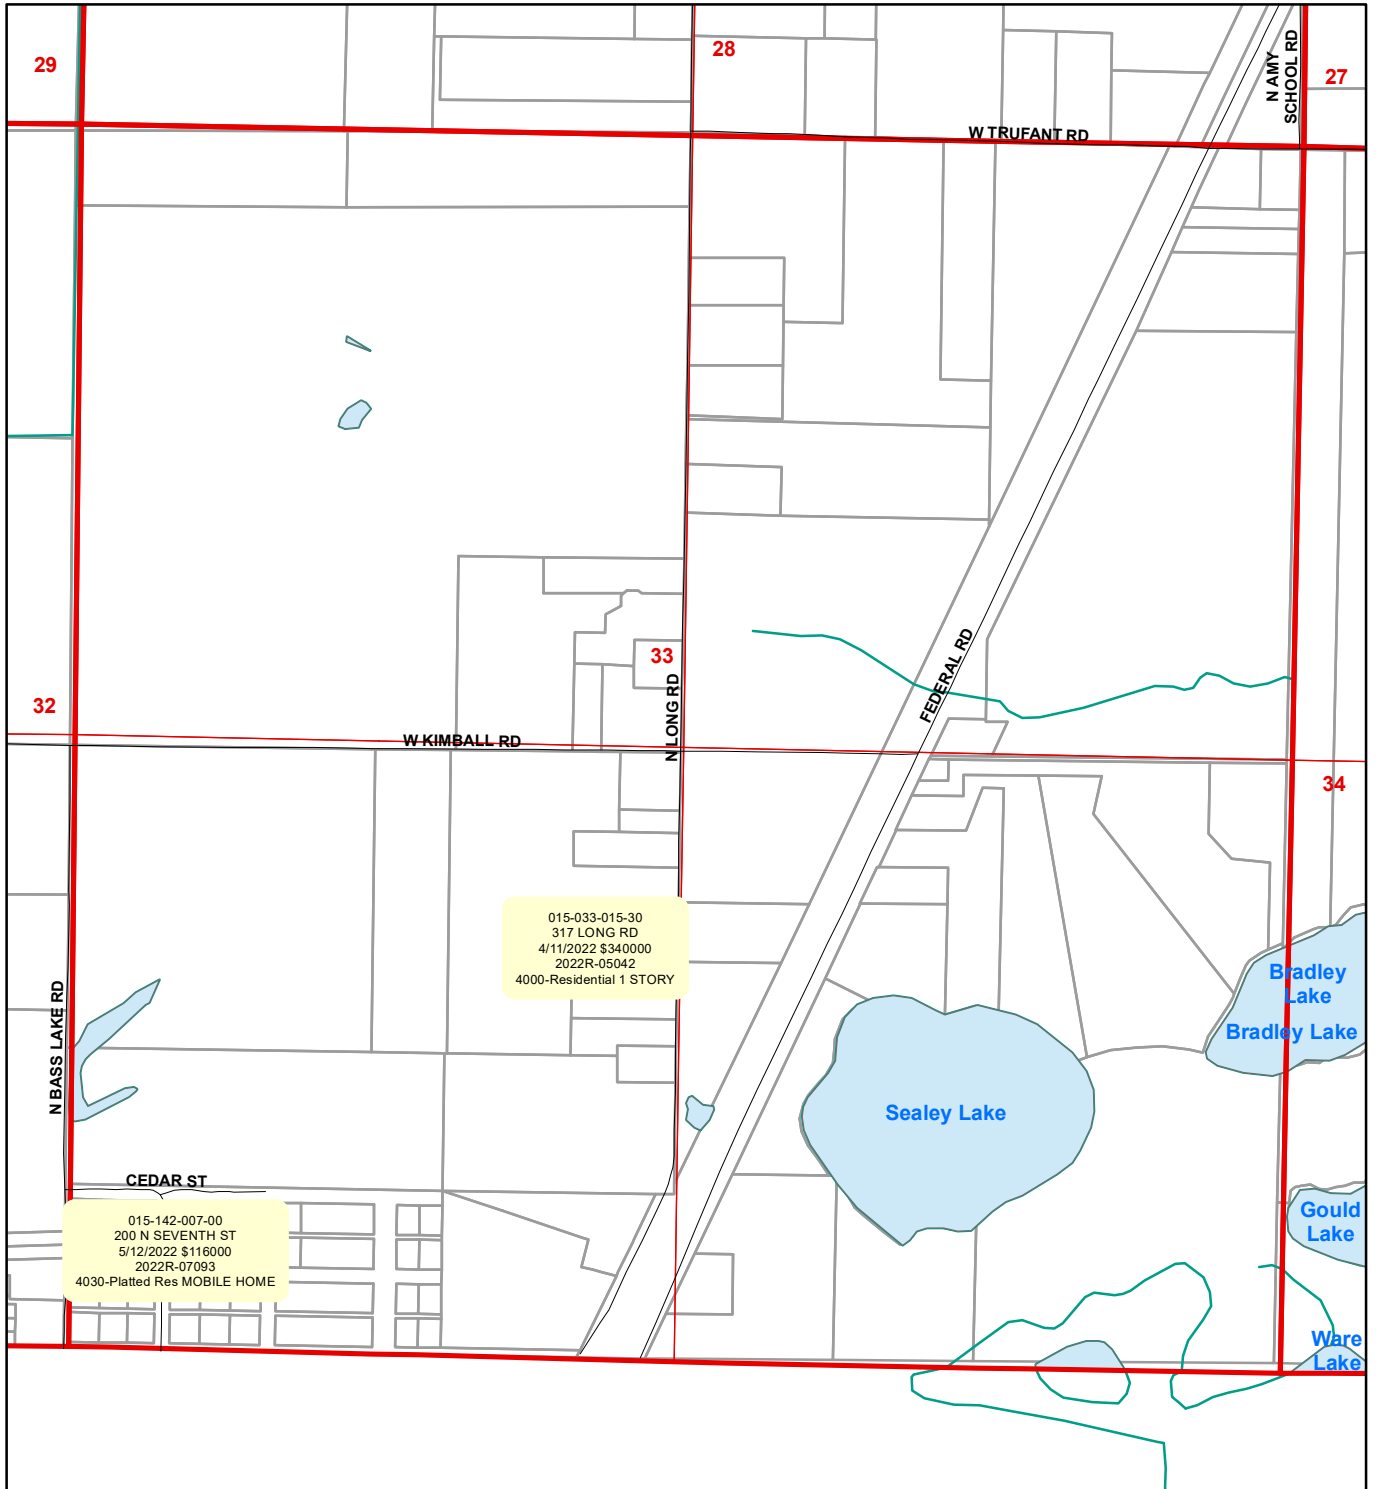

Pierson Township Vacant Sales for 2024 Roll

ECF		4031-Whitefish Back Lots		4500-Little Whitefish
		4000-Residential		4032-L Whitefish Back Lots
		4700-Big Whitefish Lake		4040-Rural Plat Sub
		4020-Village Residential		5200-Sand Lake
		4030-Platted Res