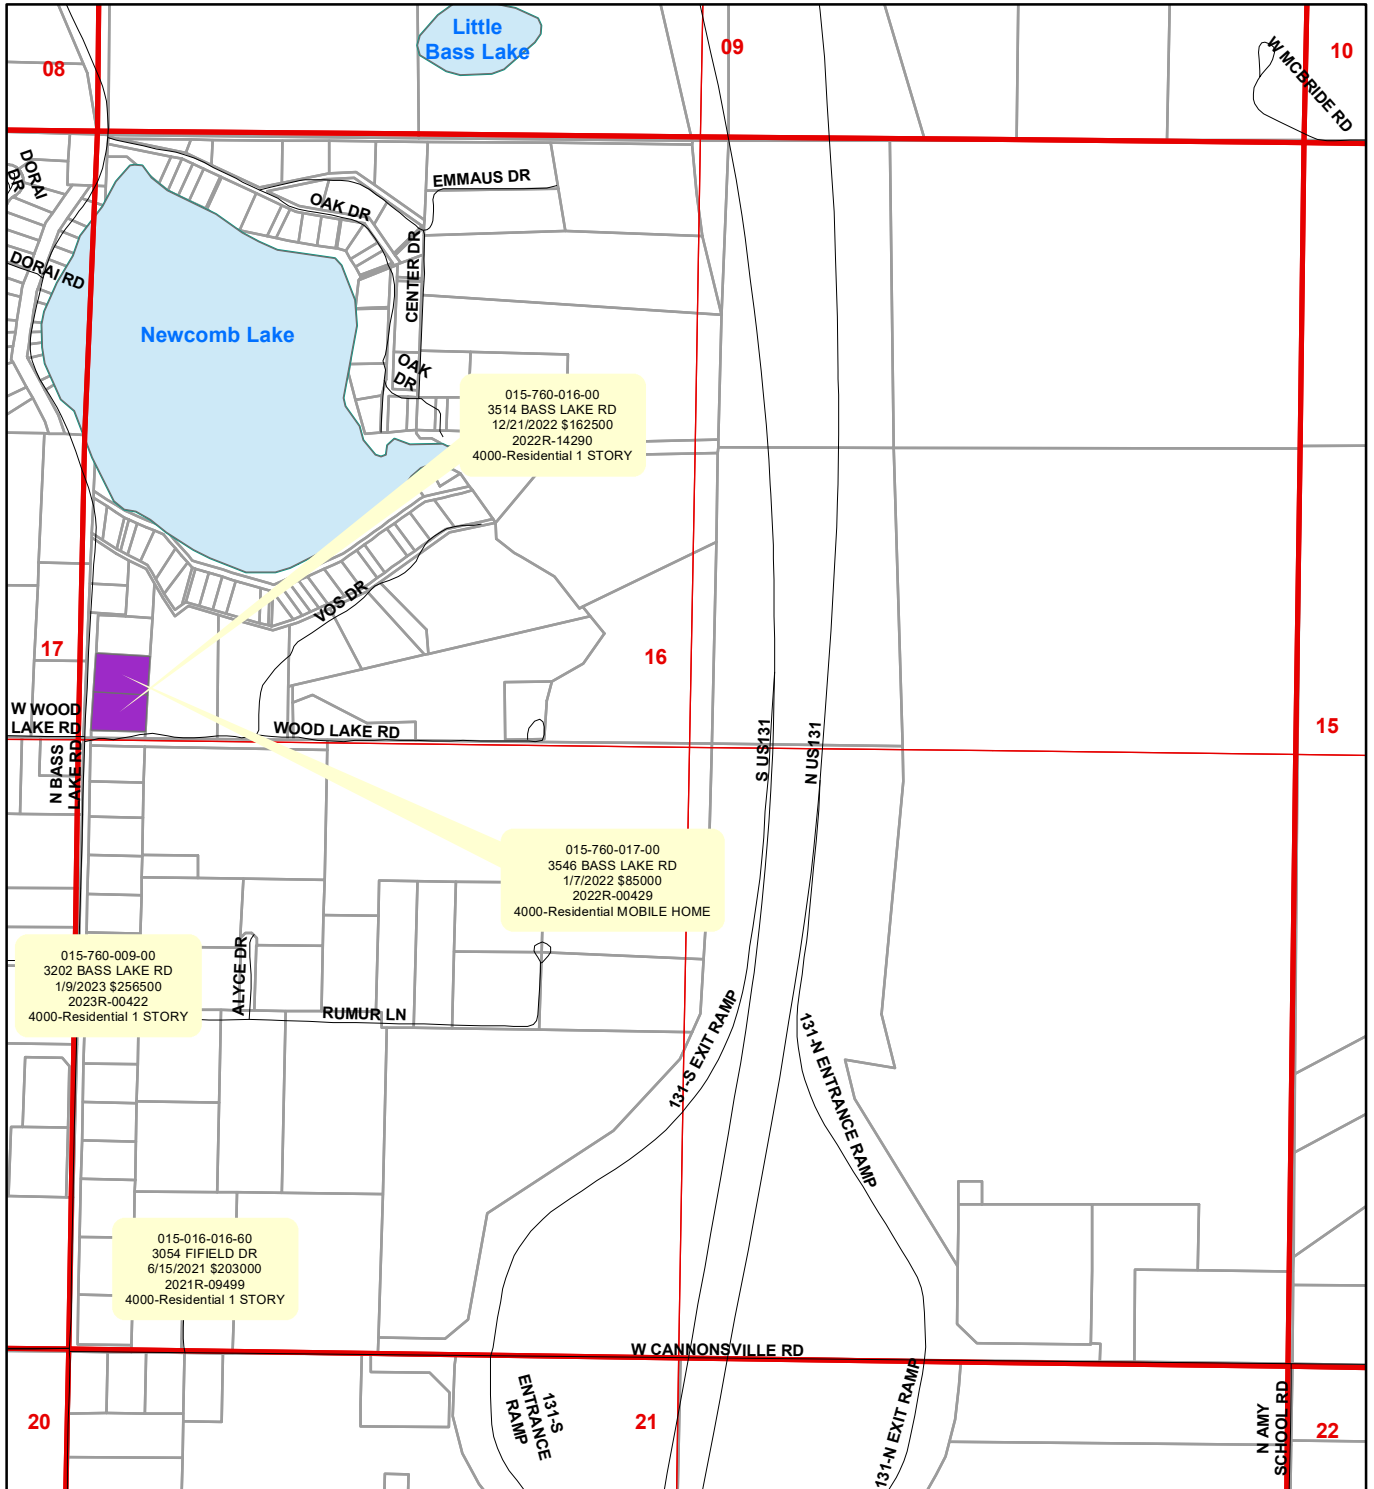

Pierson Township Vacant Sales for 2024 Roll

1. **ECF**
- 4031-Whitefish Back Lots
  - 4500-Little Whitefish
  - 4000-Residential
  - 4032-L Whitefish Back Lots
  - 4700-Big Whitefish Lake
  - 4020-Village Residential
  - 4040-Rural Plat Sub
  - 5200-Sand Lake
  - 4030-Platted Res