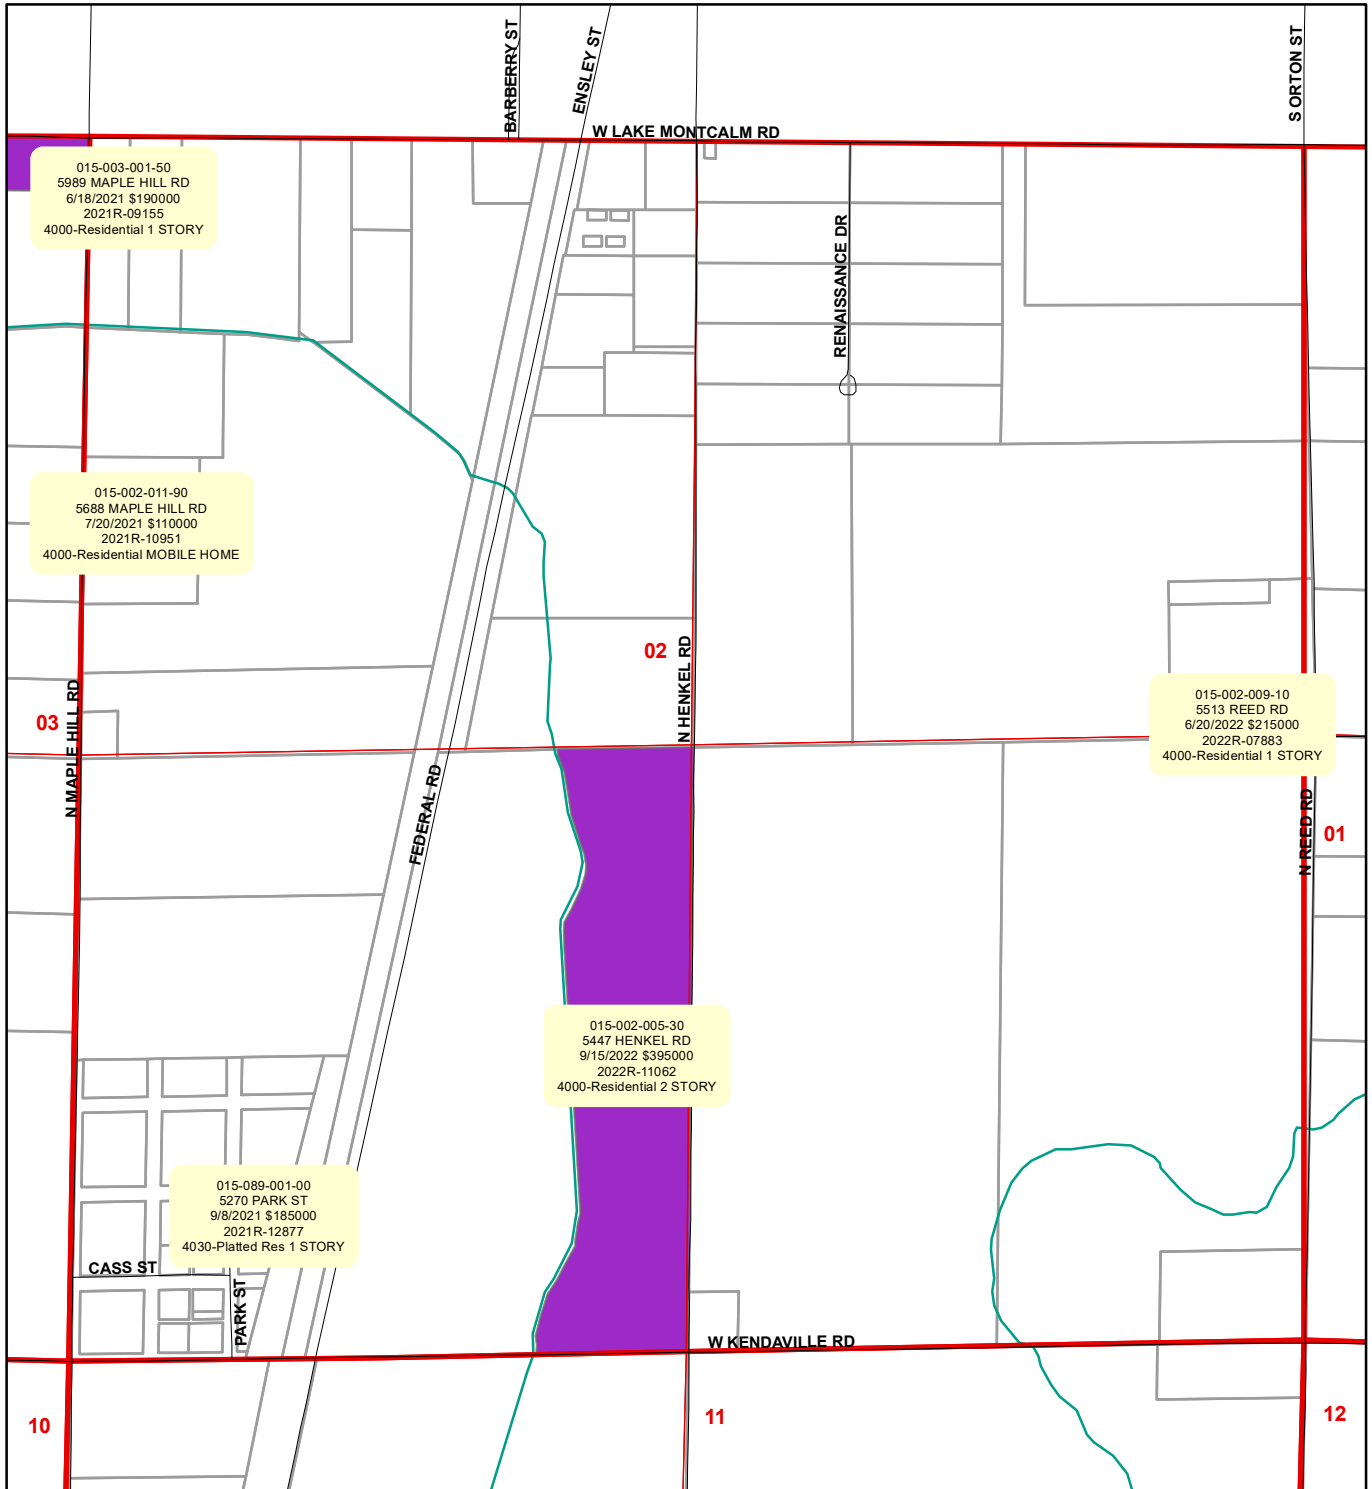

Pierson Township Vacant Sales for 2024 Roll

ECF

	4031-Whitefish Back Lots		4500-Little Whitefish
	4000-Residential		4032-L Whitefish Back Lots
	4020-Village Residential		4040-Rural Plat Sub
	4030-Platted Res		4700-Big Whitefish Lake
			5200-Sand Lake