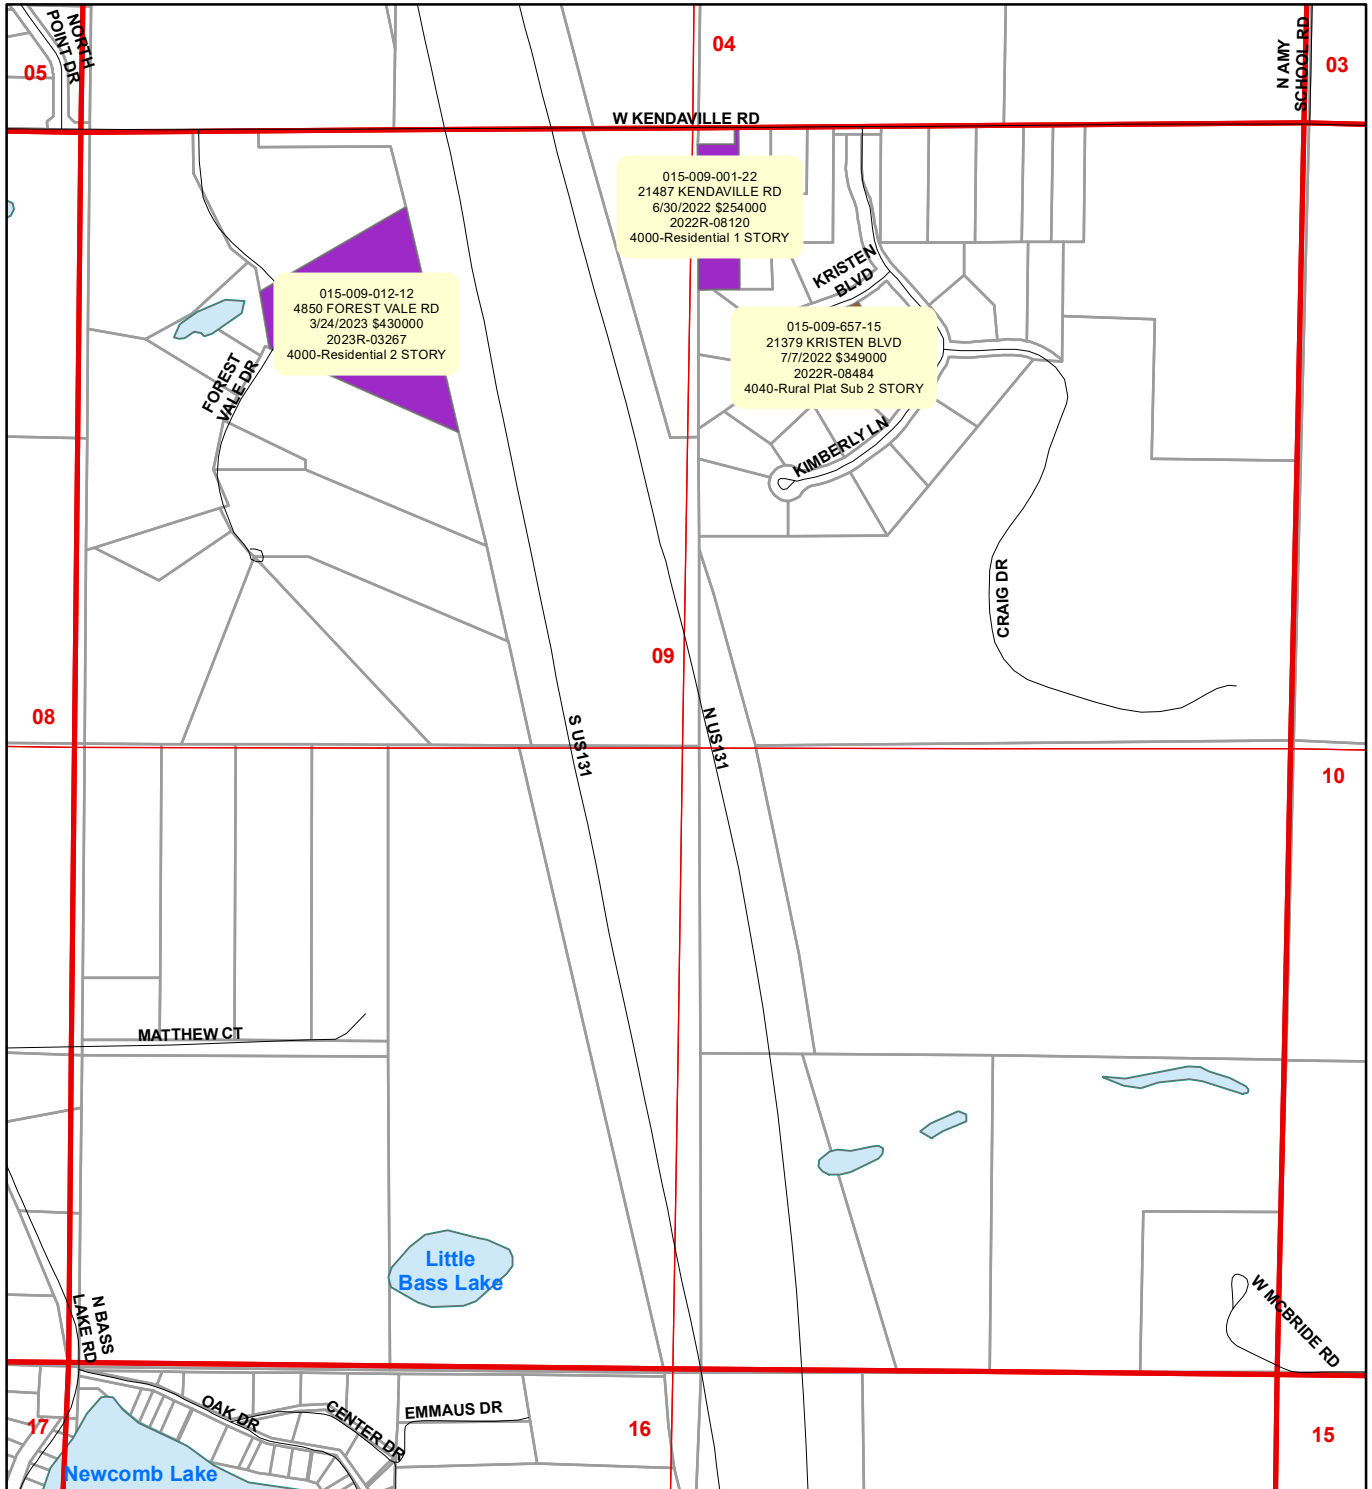

Pierson Township Vacant Sales for 2024 Roll

ECF		4031-Whitefish Back Lots		4500-Little Whitefish
		4000-Residential		4032-L Whitefish Back Lots
		4020-Village Residential		4700-Big Whitefish Lake
		4030-Platted Res		4040-Rural Plat Sub
				5200-Sand Lake