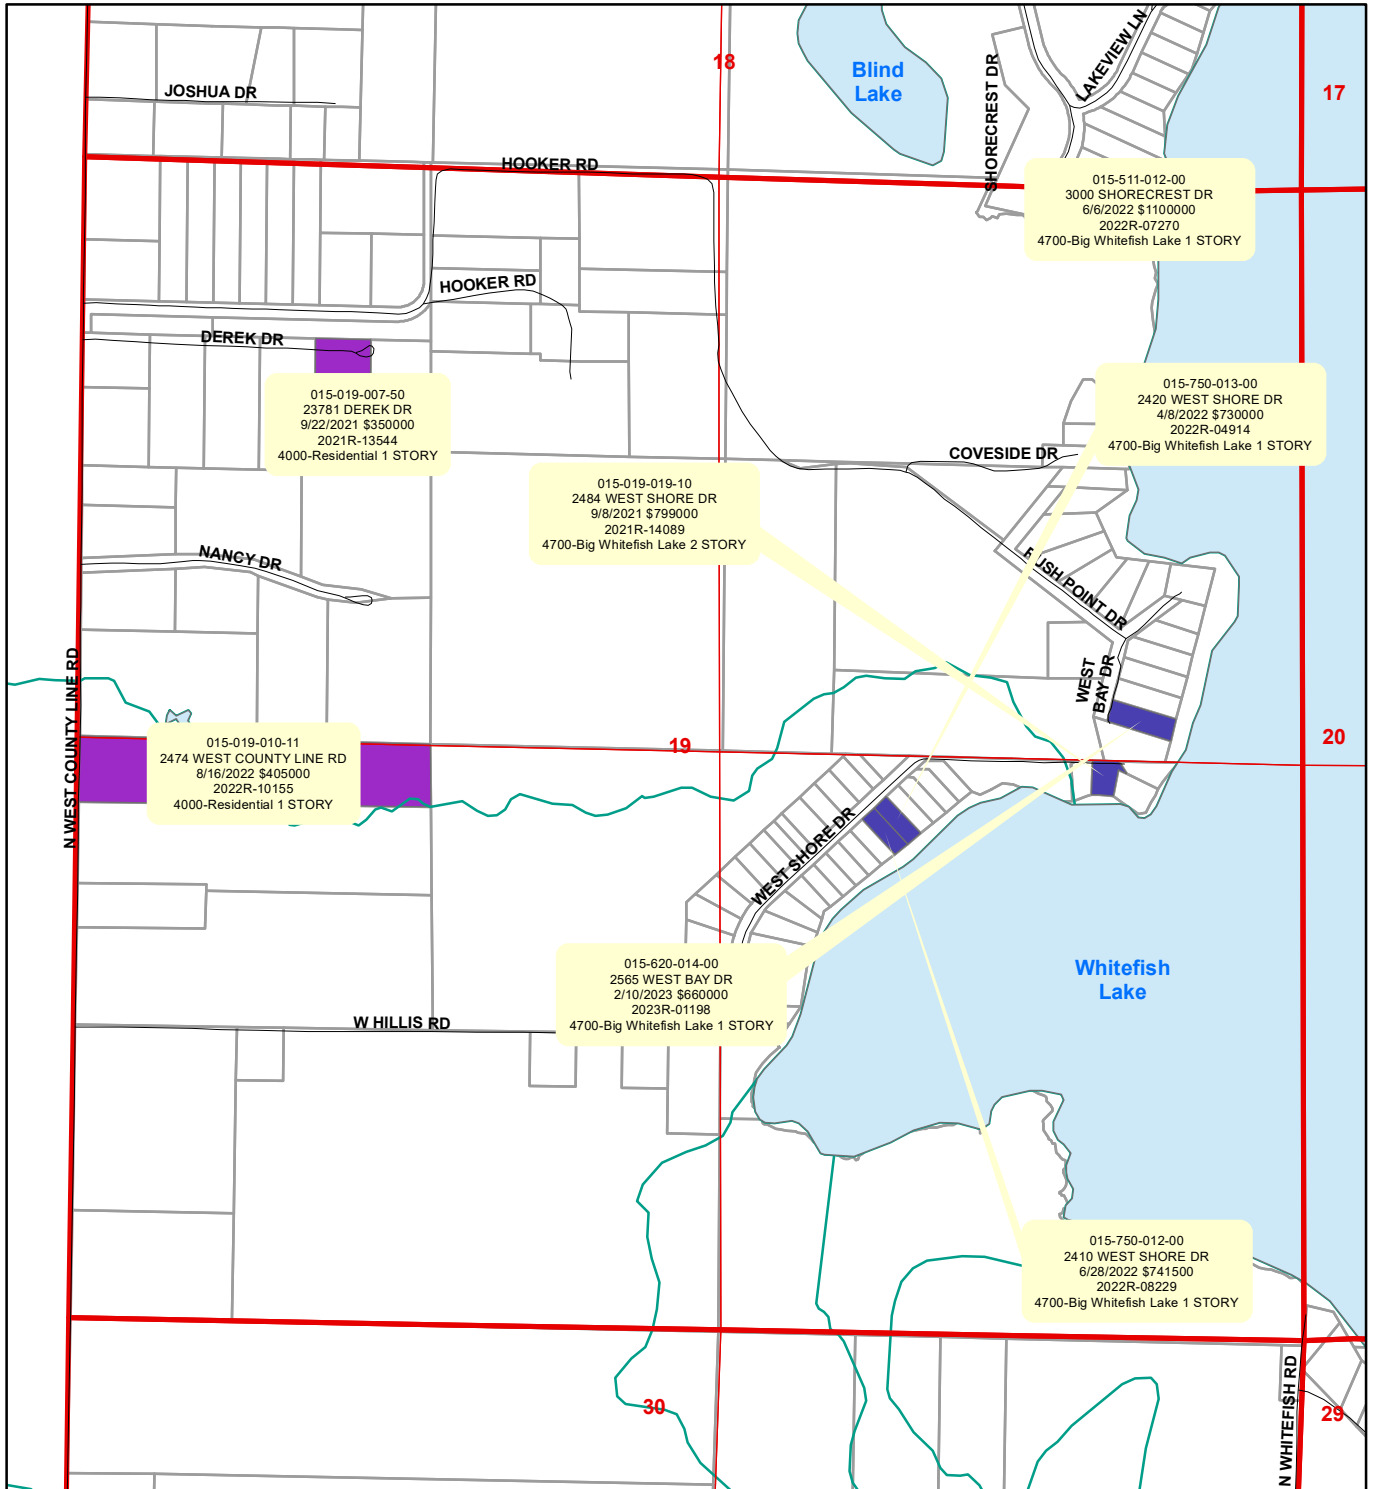

Pierson Township Vacant Sales for 2024 Roll

ECF

- 4031-Whitefish Back Lots
- 4000-Residential
- 4020-Village Residential
- 4032-L Whitefish Back Lots
- 4040-Rural Plat Sub
- 4030-Platted Res
- 4500-Little Whitefish
- 4700-Big Whitefish Lake
- 5200-Sand Lake