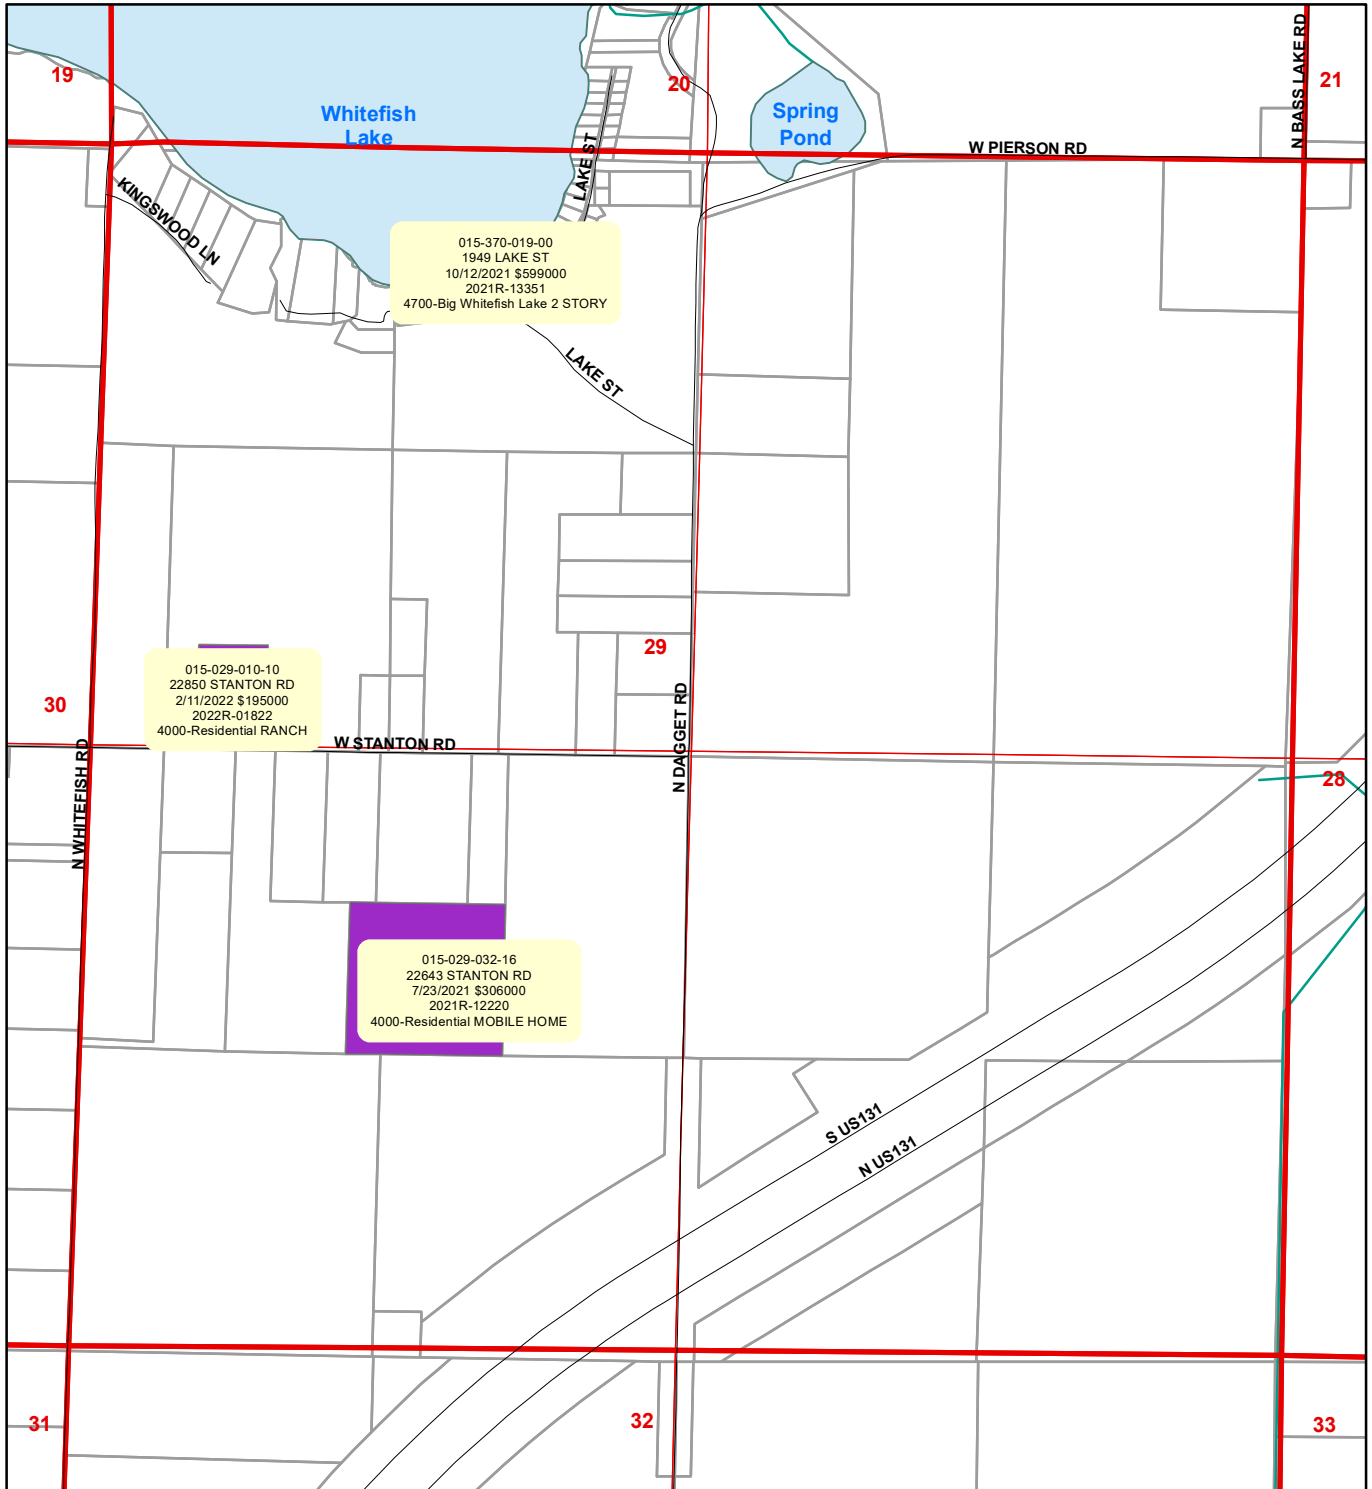

Pierson Township Vacant Sales for 2024 Roll

ECF

	4031-Whitefish Back Lots		4500-Little Whitefish
	4000-Residential		4032-L Whitefish Back Lots
	4020-Village Residential		4040-Rural Plat Sub
	4030-Platted Res		4700-Big Whitefish Lake
			5200-Sand Lake