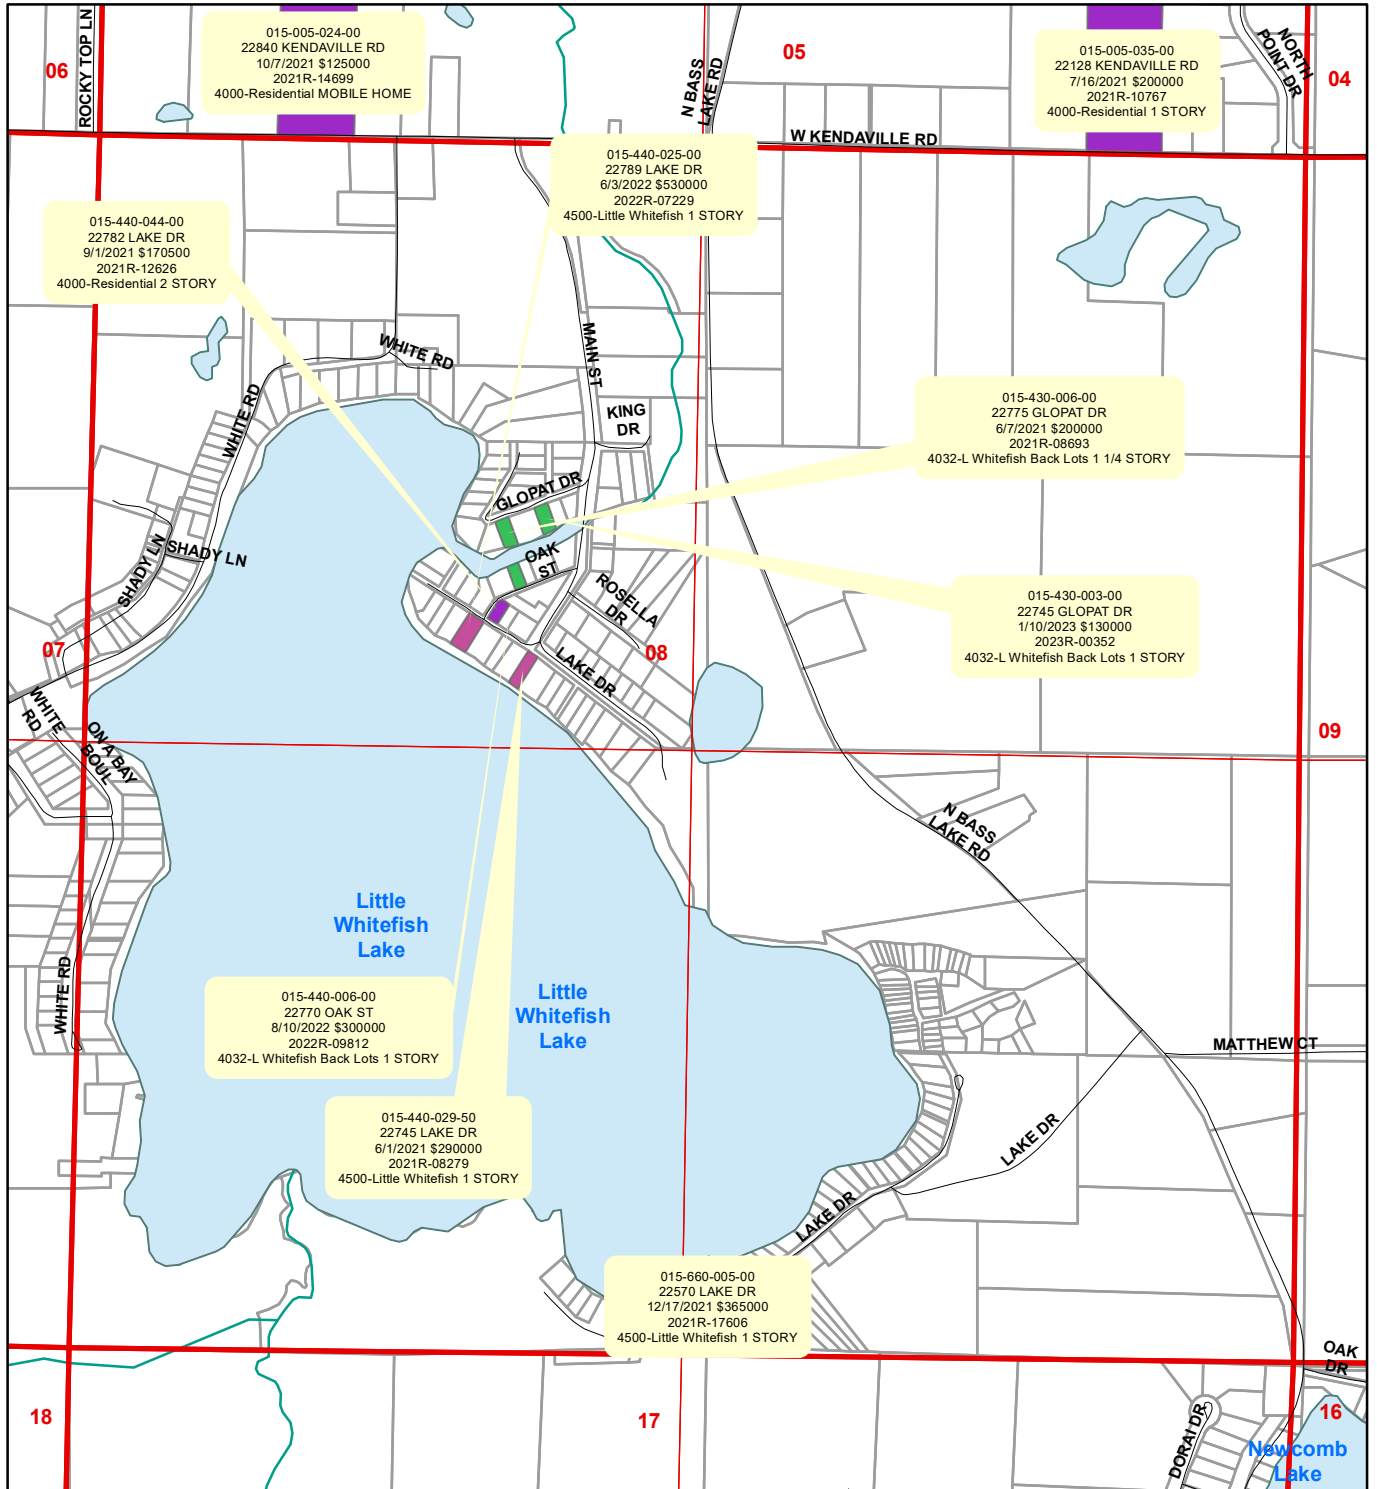

Pierson Township Vacant Sales for 2024 Roll

ECF

- 4031-Whitefish Back Lots
- 4000-Residential
- 4020-Village Residential
- 4032-L Whitefish Back Lots
- 4040-Rural Plat Sub
- 4030-Platted Res
- 4500-Little Whitefish
- 4700-Big Whitefish Lake
- 5200-Sand Lake