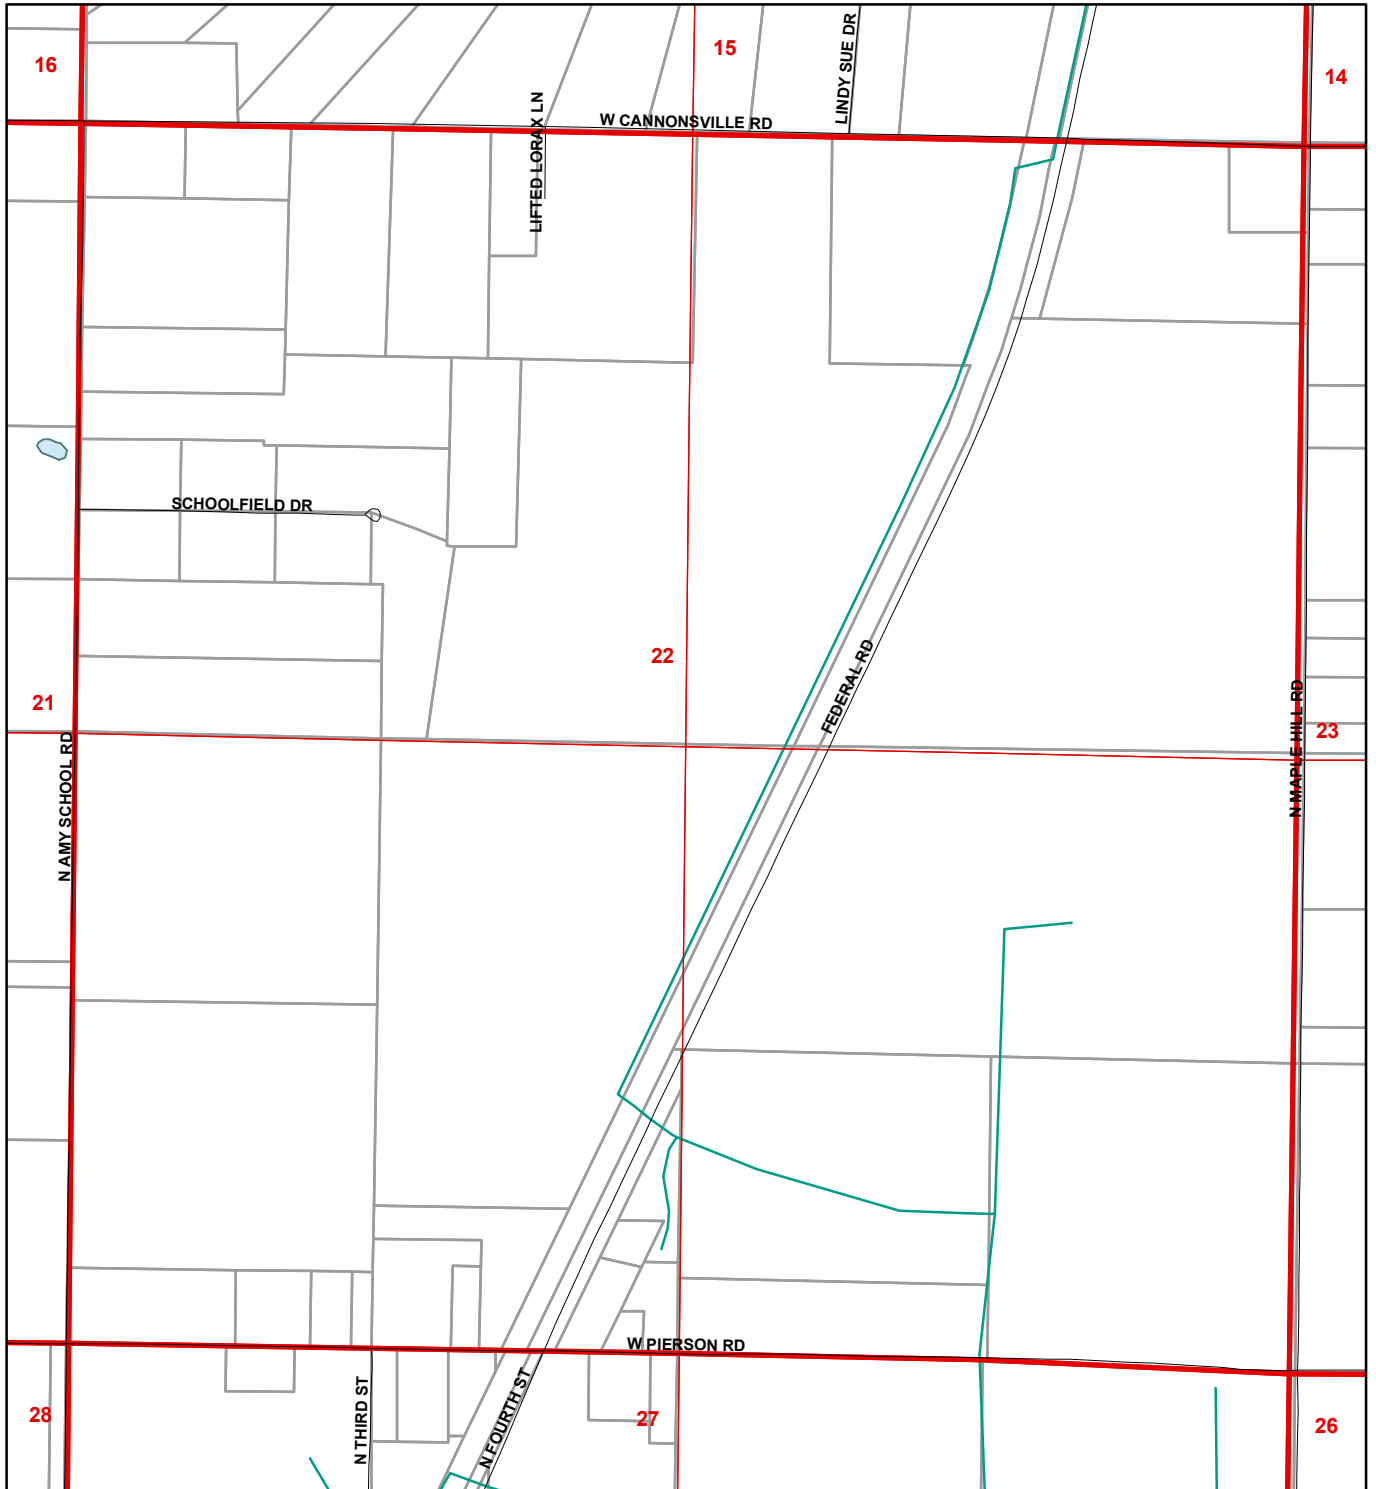

Pierson Township Vacant Sales for 2024 Roll

ECF

	4031-Whitefish Back Lots		4500-Little Whitefish
	4000-Residential		4032-L Whitefish Back Lots
	4020-Village Residential		4040-Rural Plat Sub
	4030-Platted Res		4700-Big Whitefish Lake
			5200-Sand Lake