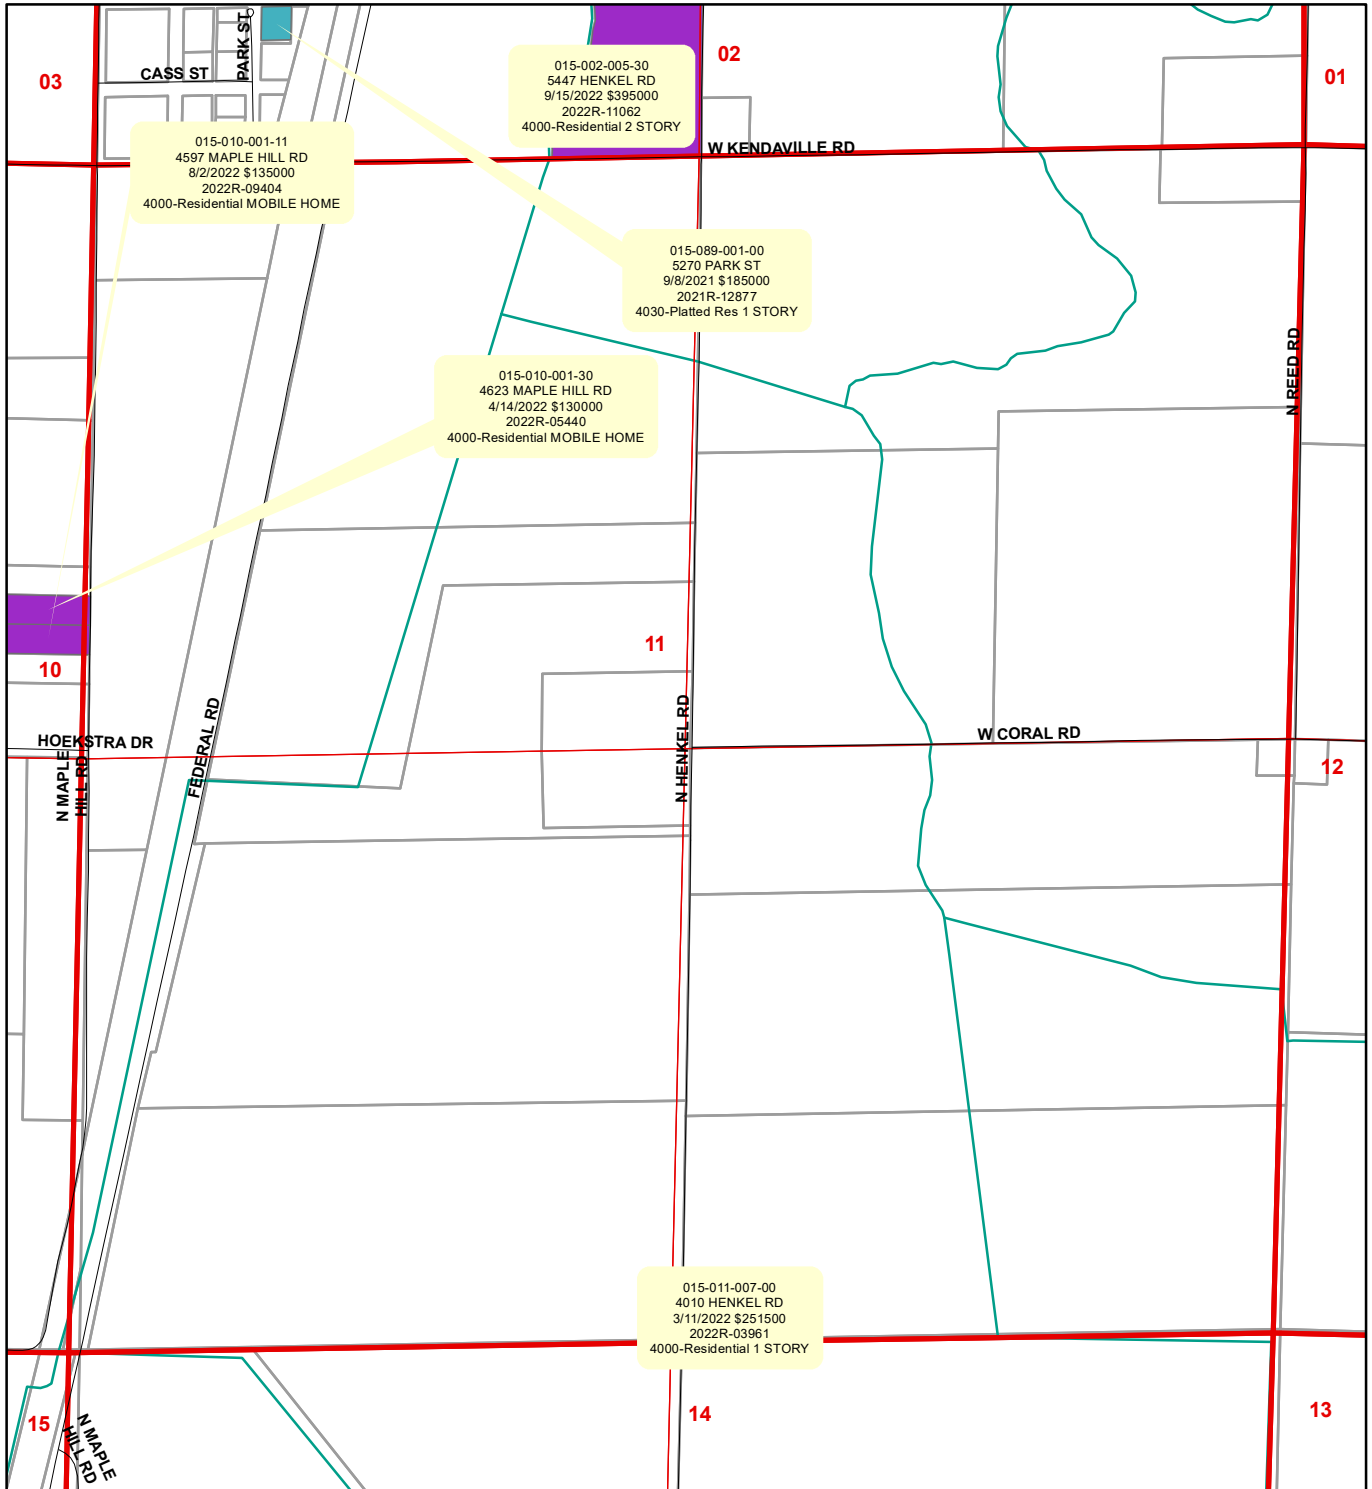

Pierson Township Vacant Sales for 2024 Roll

- ECF**
-  4031-Whitefish Back Lots
 -  4500-Little Whitefish
 -  4032-L Whitefish Back Lots
 -  4700-Big Whitefish Lake
 -  4020-Village Residential
 -  4040-Rural Plat Sub
 -  5200-Sand Lake
 -  4030-Platted Res