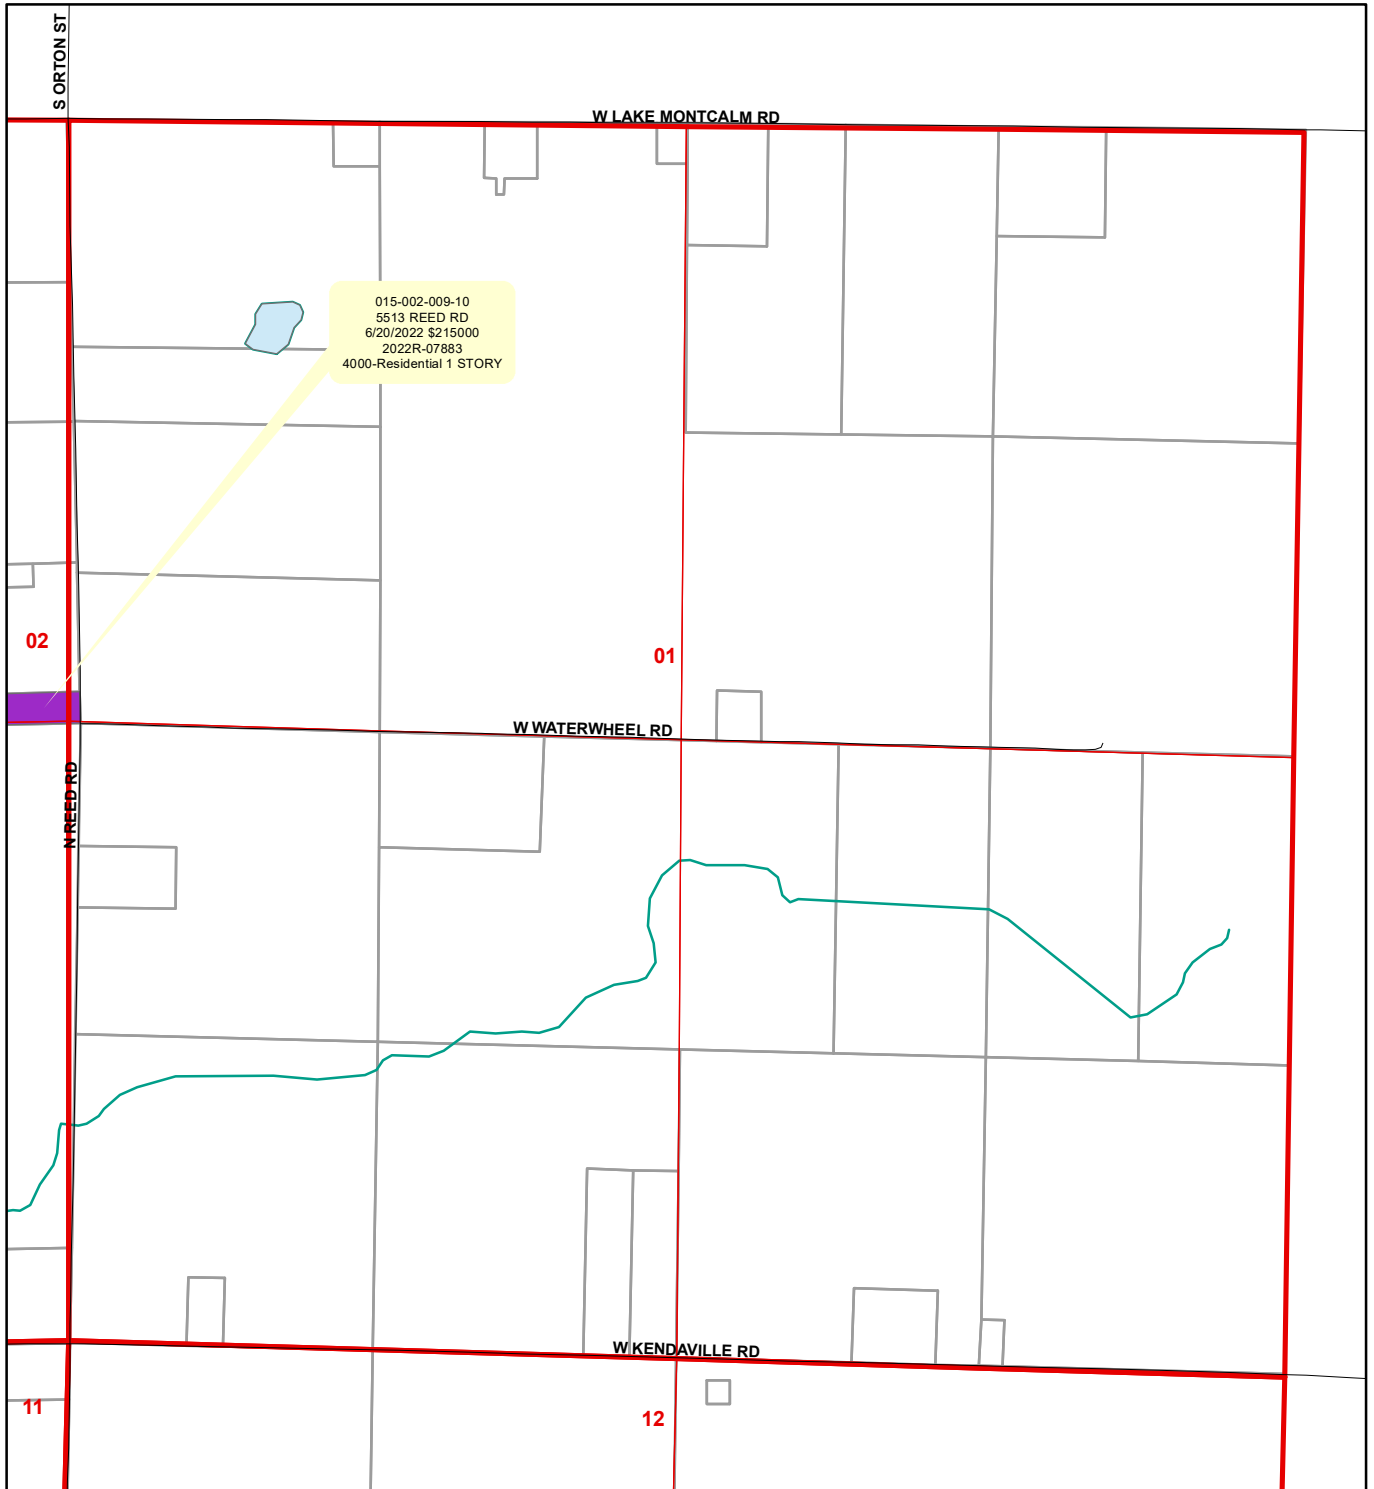

Pierson Township Vacant Sales for 2024 Roll

ECF

- | | | | |
|---|--------------------------|---|----------------------------|
|  | 4031-Whitefish Back Lots |  | 4500-Little Whitefish |
|  | 4000-Residential |  | 4032-L Whitefish Back Lots |
|  | 4020-Village Residential |  | 4040-Rural Plat Sub |
|  | 4030-Platted Res |  | 4700-Big Whitefish Lake |
| | |  | 5200-Sand Lake |