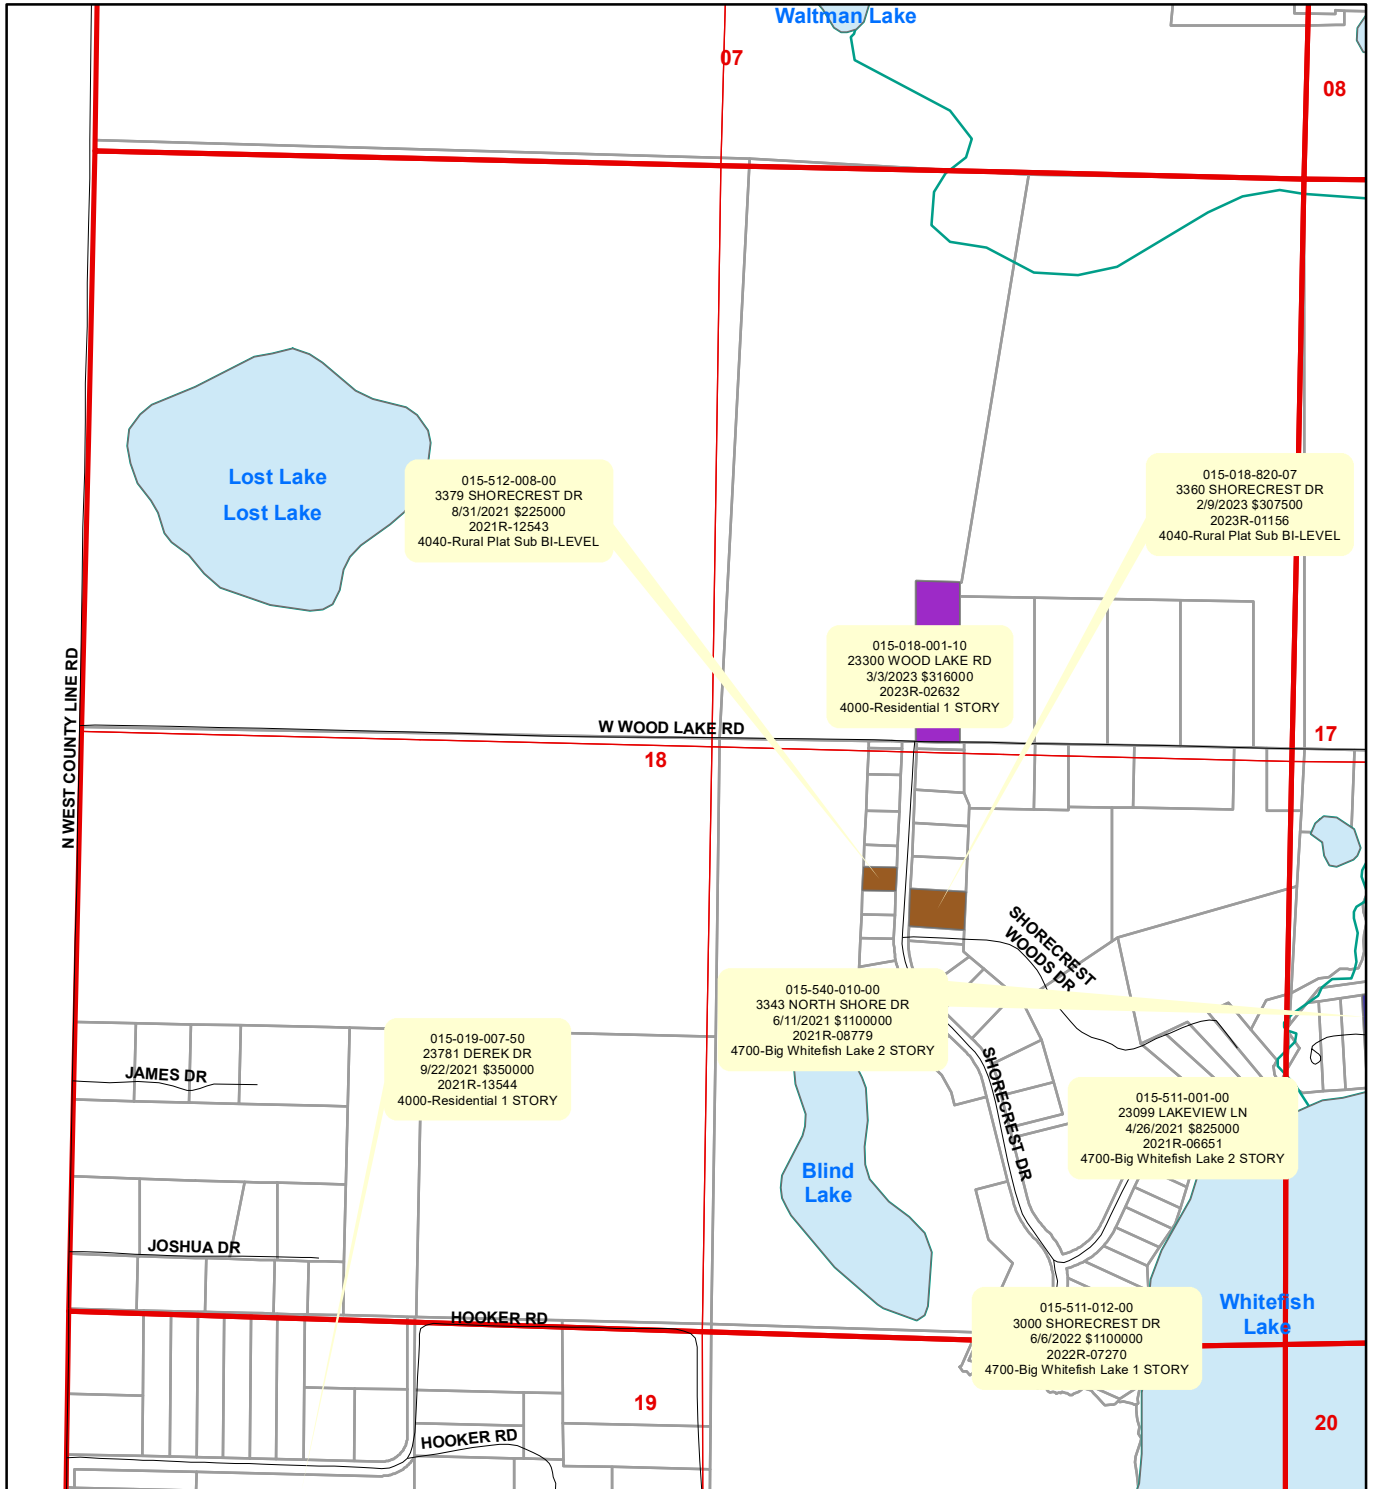

Pierson Township Vacant Sales for 2024 Roll

1. **ECF**
- 4031-Whitefish Back Lots
  - 4500-Little Whitefish
  - 4000-Residential
  - 4032-L Whitefish Back Lots
  - 4700-Big Whitefish Lake
  - 4040-Rural Plat Sub
  - 5200-Sand Lake
  - 4020-Village Residential
  - 4030-Platted Res