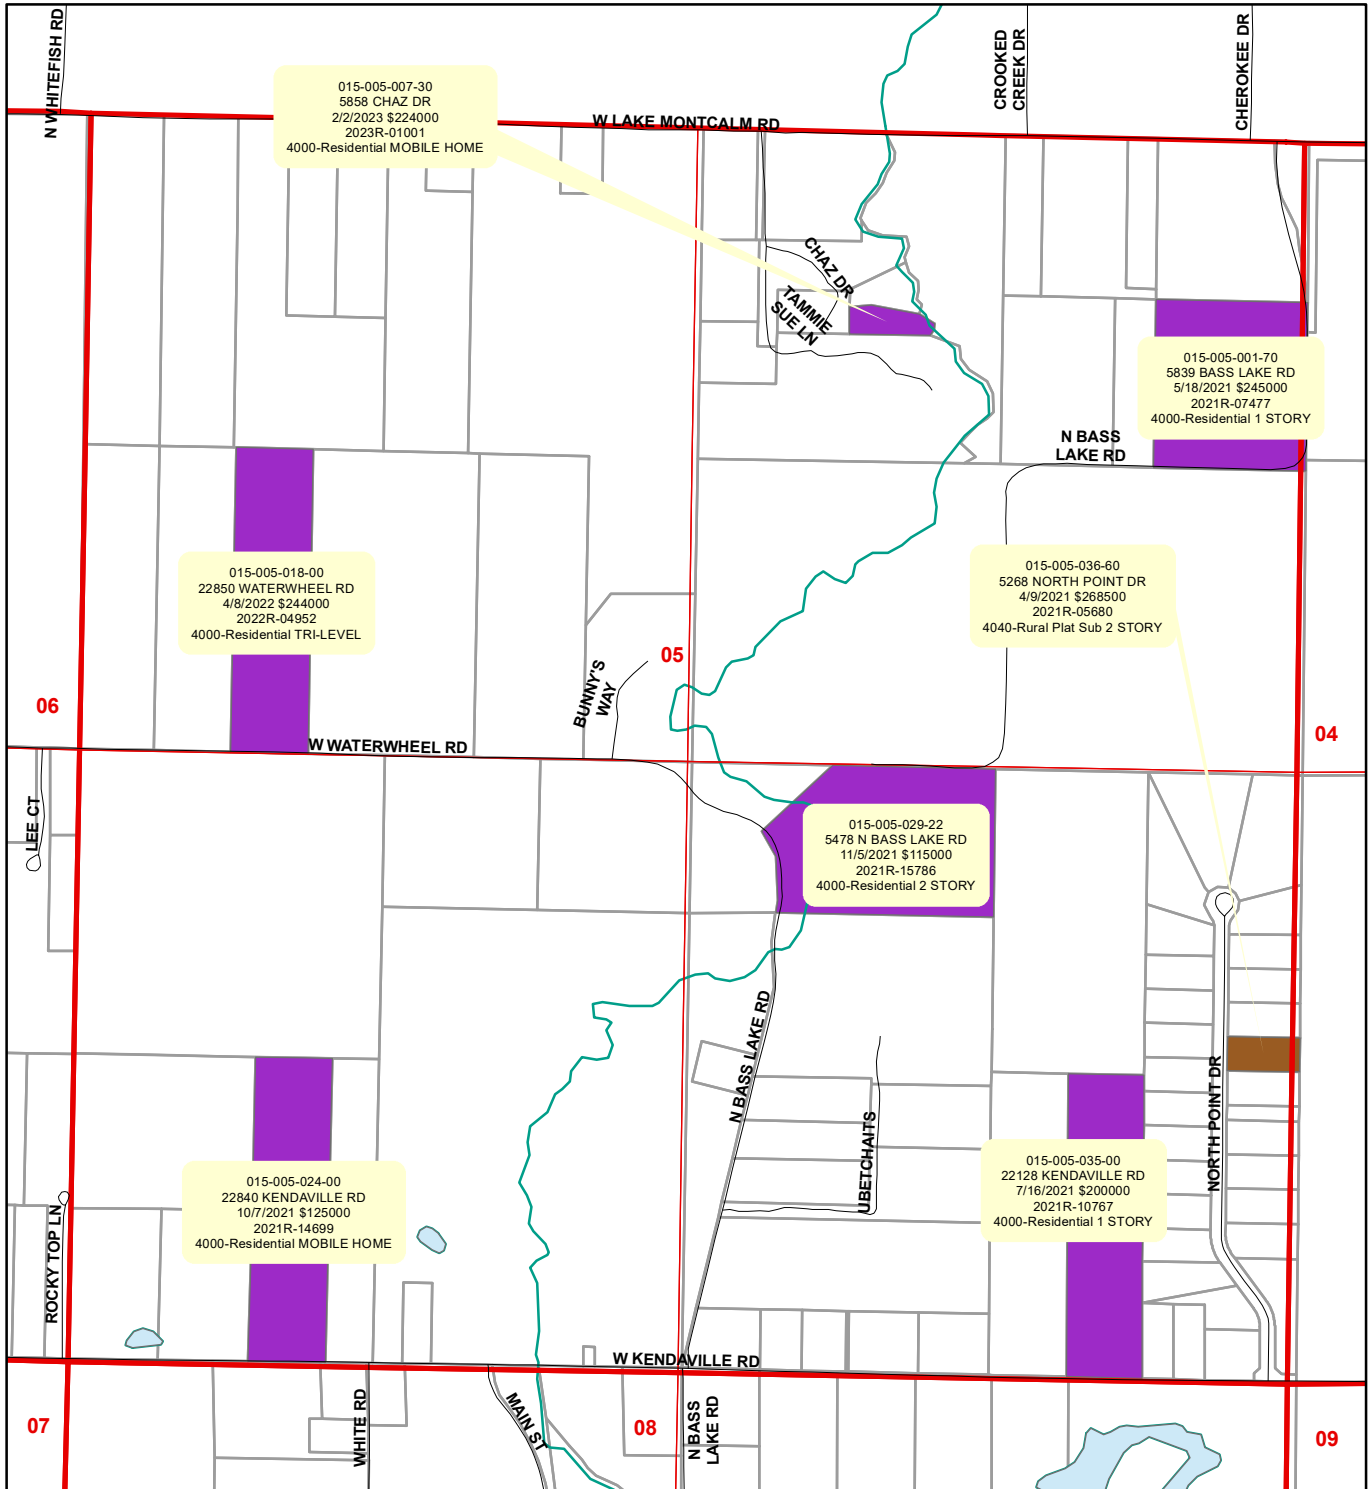

Pierson Township Vacant Sales for 2024 Roll

1. **ECF**
- 4031-Whitefish Back Lots
  - 4500-Little Whitefish
  - 4000-Residential
  - 4032-L Whitefish Back Lots
  - 4700-Big Whitefish Lake
  - 5200-Sand Lake
  - 4020-Village Residential
  - 4040-Rural Plat Sub
  - 4030-Platted Res